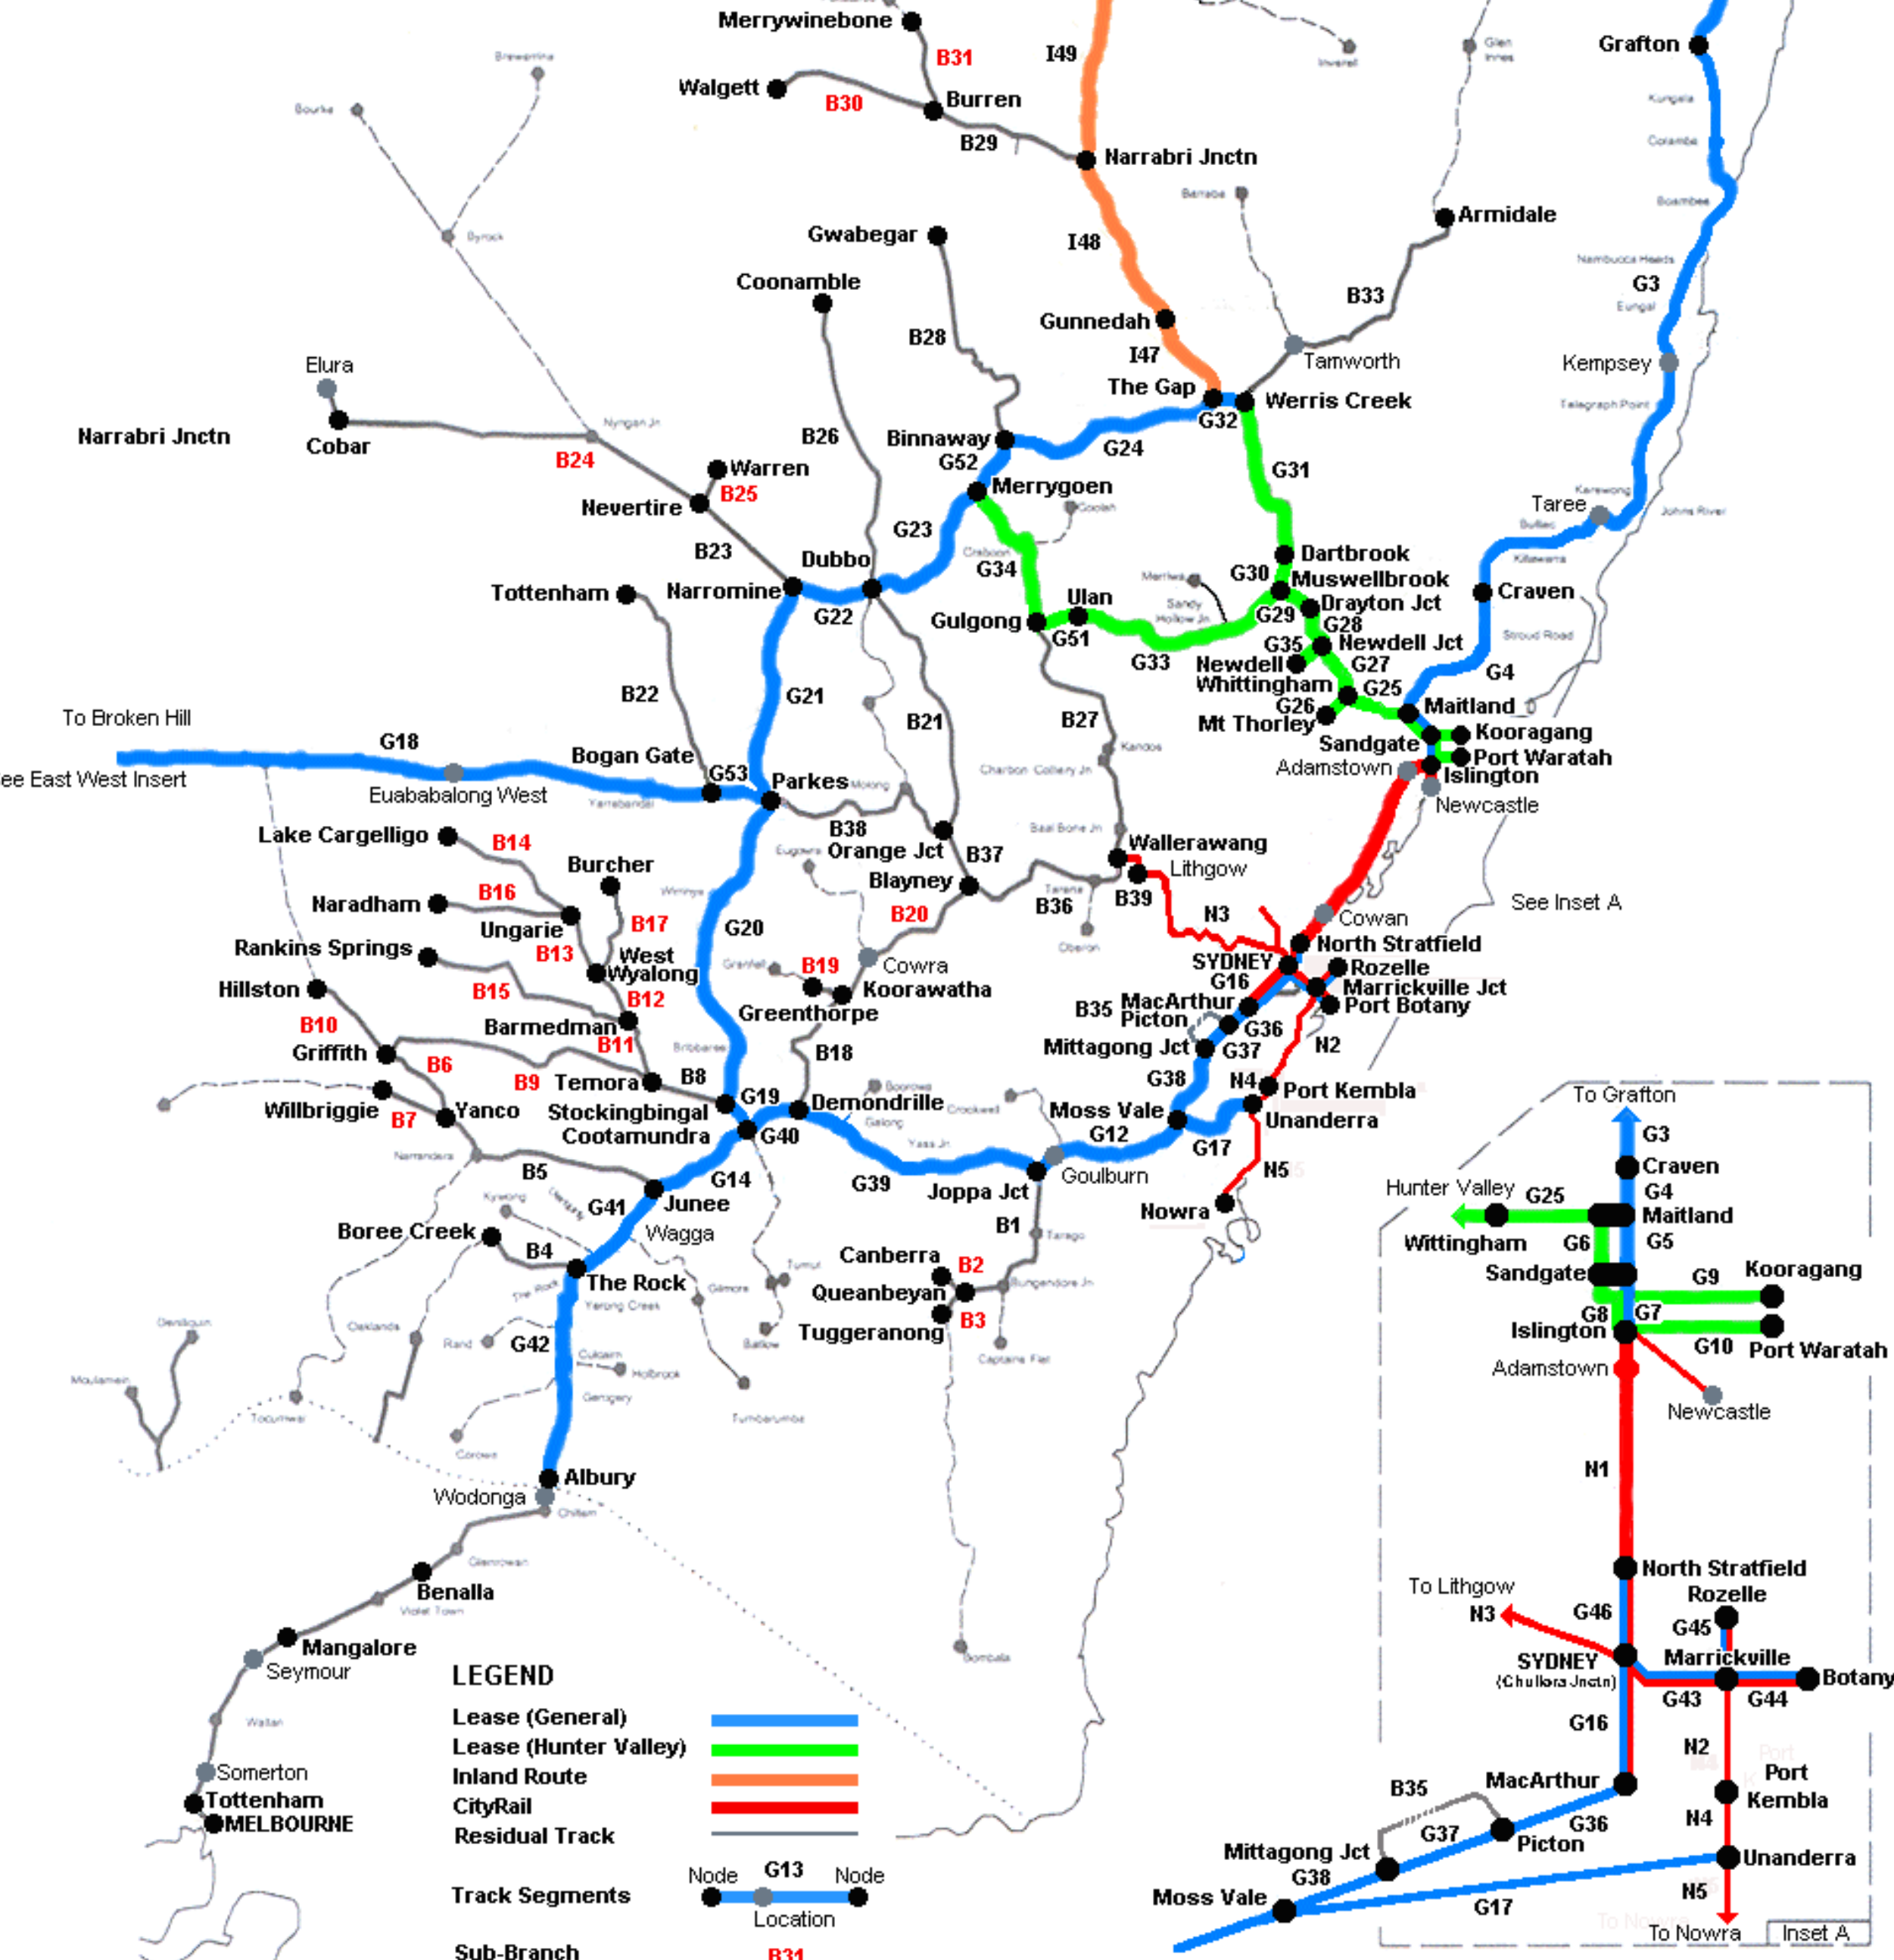

NSW LEASE NETWORK

File: Nsw/V3.bmp

LEGEND

- Lease (General) —
- Lease (Hunter Valley) —
- Inland Route —
- CityRail —
- Residual Track —

Track Segments

Node ● G13 ● Node

Location ●

Sub-Branch

B31