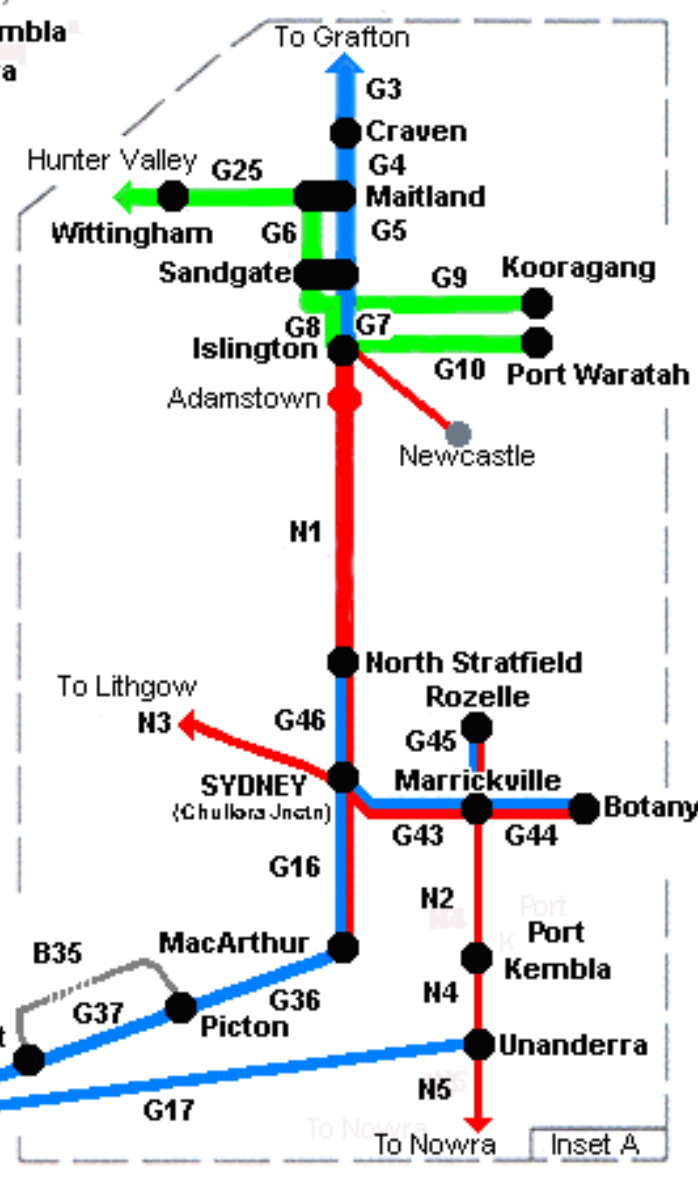

NSW LEASE NETWORK

File: Nsw/V3.bmp

LEGEND

- Lease (General) —
- Lease (Hunter Valley) —
- Inland Route —
- CityRail —
- Residual Track —

Track Segments

Node ● G13 ● Node

Location ●

Sub-Branch

B31