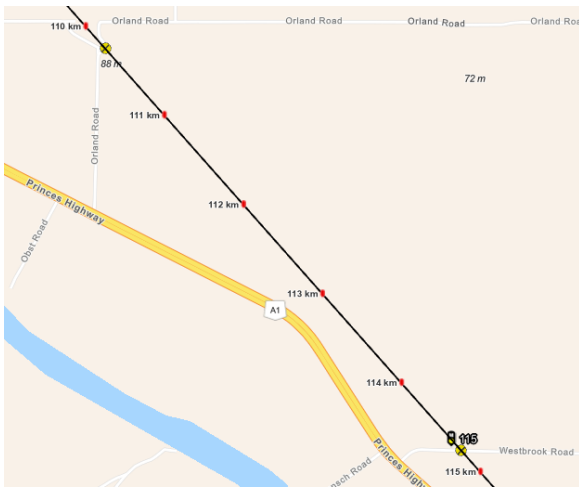

Baiting Locations:

Location 1. Between East Tce and Callington Rd, Callington (Rural City of Murray Bridge)

Location 3. Attrill Rd/ Orland Rd to Westbrook Road, Montheith (Coorong District Council)

Location 4. Poonthie Ruwe Conservation Park to Kowald Rd, Cooke Plains (Coorong District Council)

Location 5. Coombe Railway Siding to Snoswell Road (Coorong District Council)