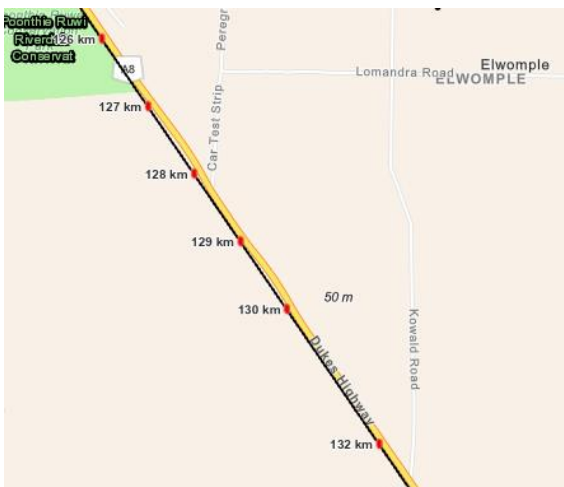

Baiting Locations:

Location 1. Between East Tce and Callington Rd, Callington (Rural City of Murray Bridge)

Location 3. Attrill Rd/ Orland Rd to Westbrook Road, Montheith (Coorong District Council)

Location 4. Poonthie Ruwe Conservation Park to Kowald Rd, Cooke Plains (Coorong District Council)

Location 5. Coombe Railway Siding to Snoswell Road (Coorong District Council)