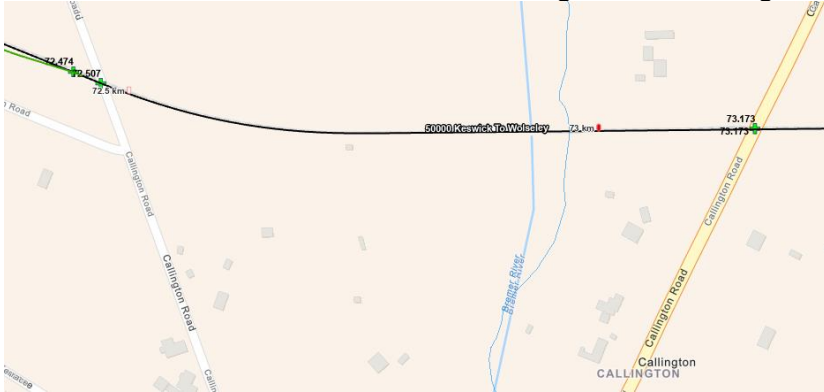

Baiting Locations:

Location 1. Between East Tce and Callington Rd, Callington (Rural City of Murray Bridge)

Location 3. Attrill Rd/ Orland Rd to Westbrook Road, Montheith (Coorong District Council)

Location 4. Poonthie Ruwe Conservation Park to Kowald Rd, Cooke Plains (Coorong District Council)

Location 5. Coombe Railway Siding to Snoswell Road (Coorong District Council)