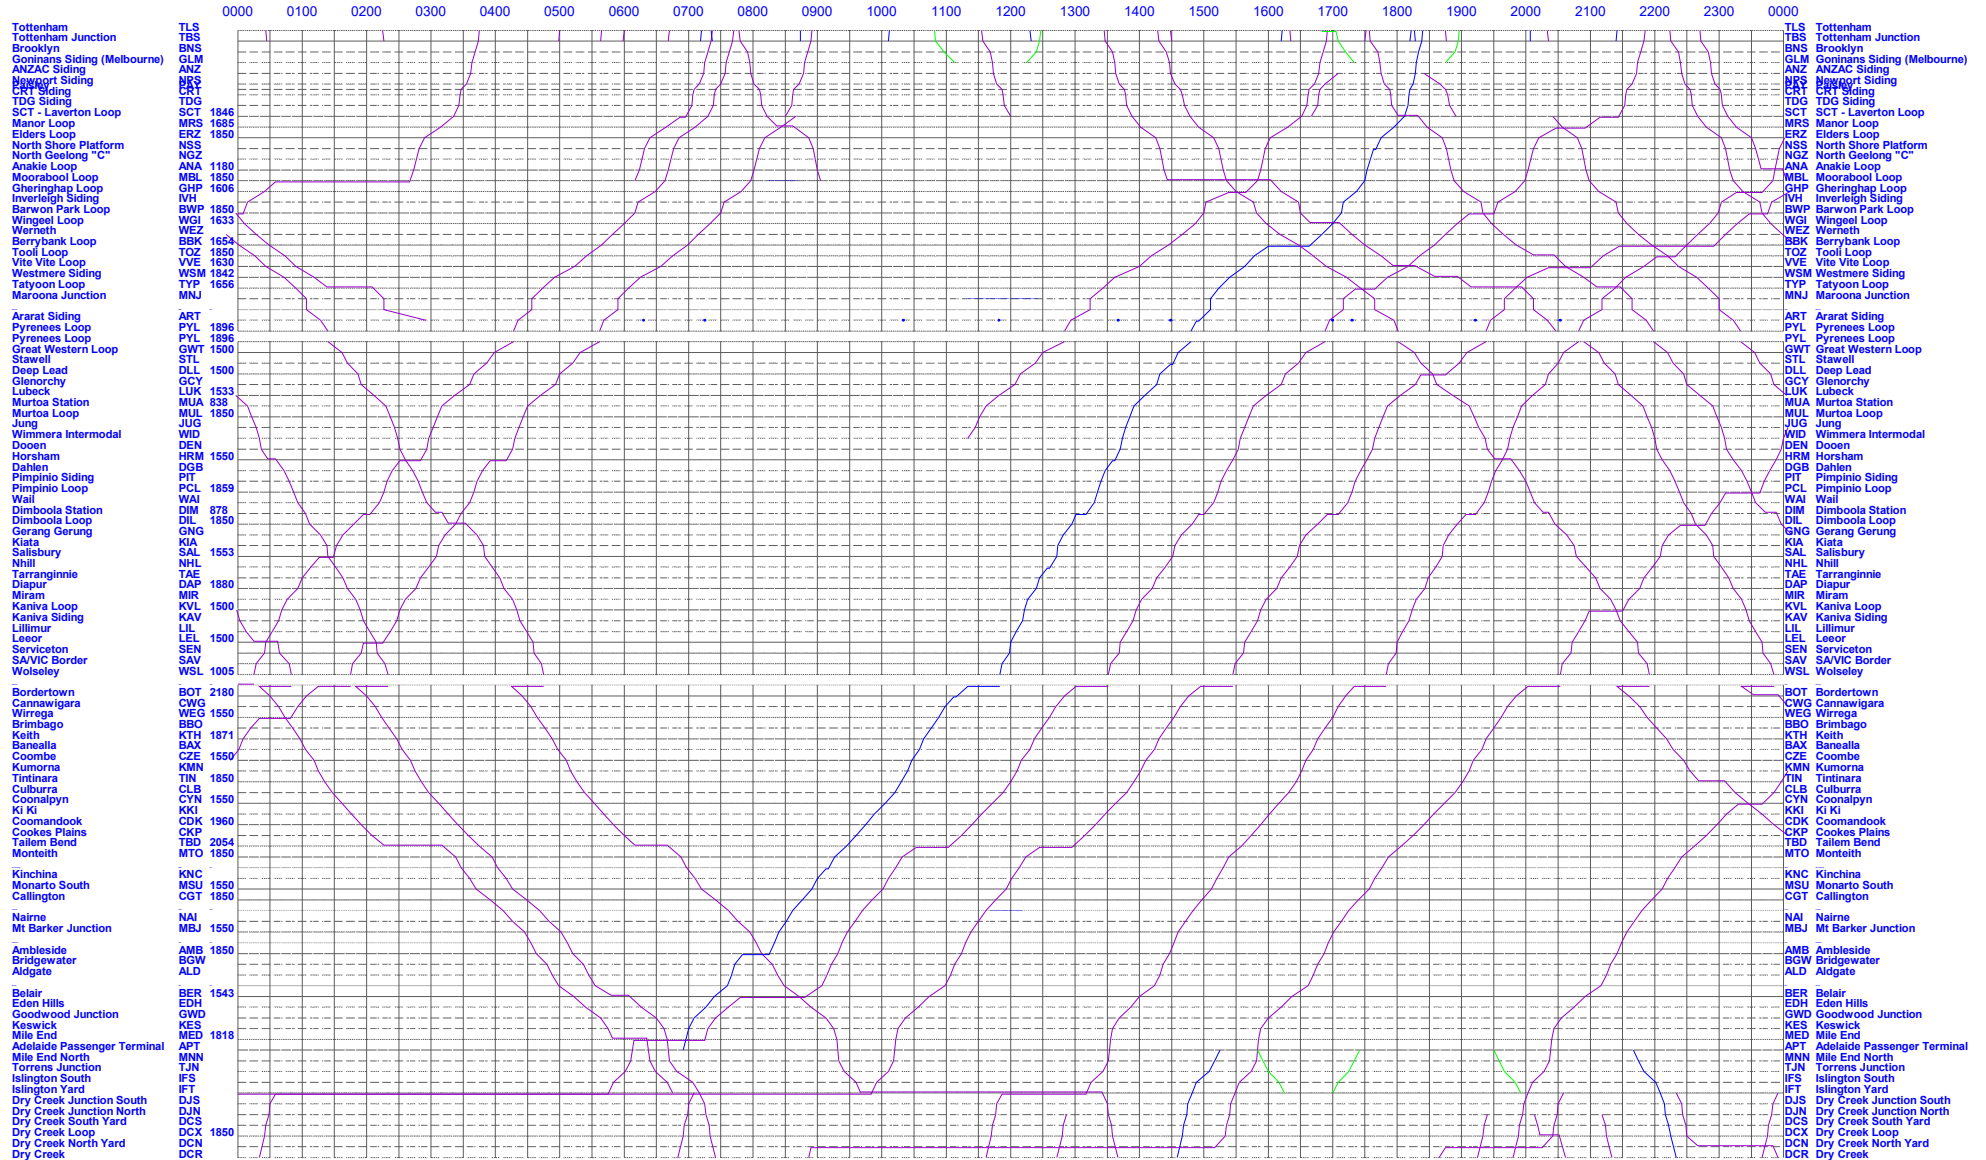

Adelaide to Melbourne

MTP Effective 21st April 2024

Thursday