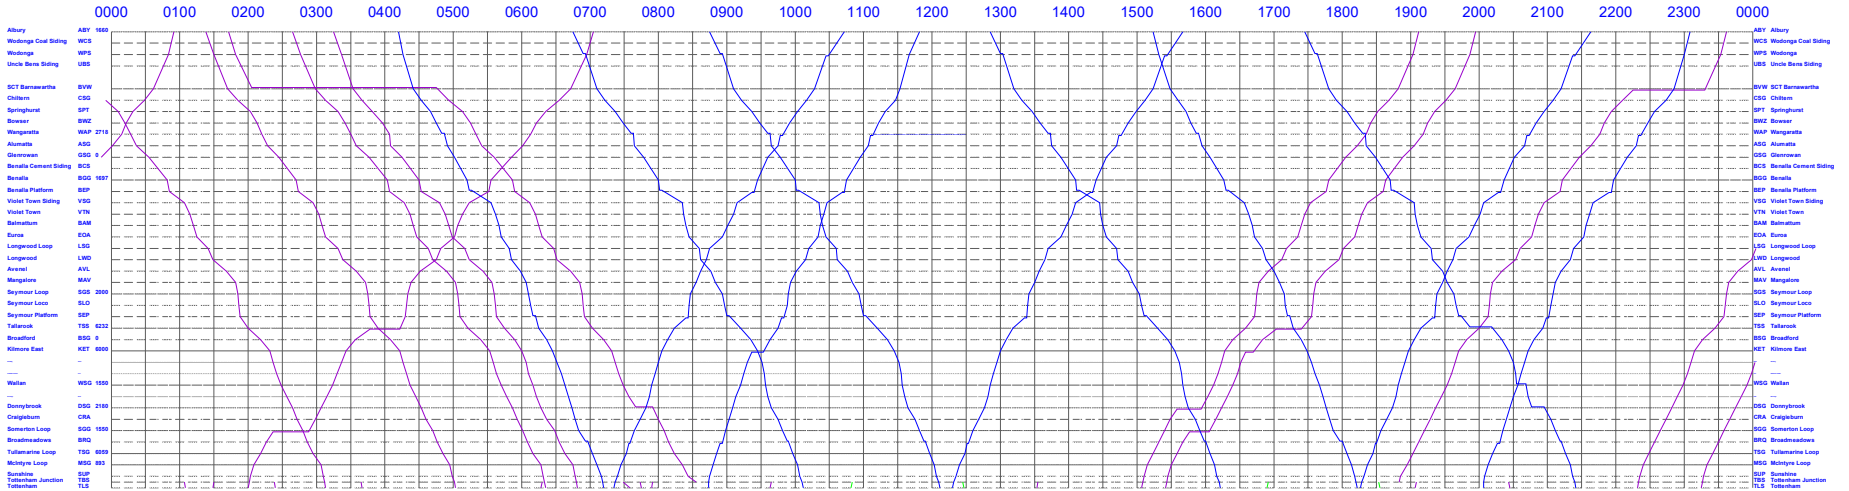

Albury to Melbourne

MTP Effective 21st April 2024

Monday

Albury to Melbourne

MTP Effective 21st April 2024

Tuesday

Albury to Melbourne

MTP Effective 21st April 2024

Wednesday

Albury to Melbourne

MTP Effective 21st April 2024

Saturday

Albury to Melbourne

MTP Effective 21st April 2024

Sunday