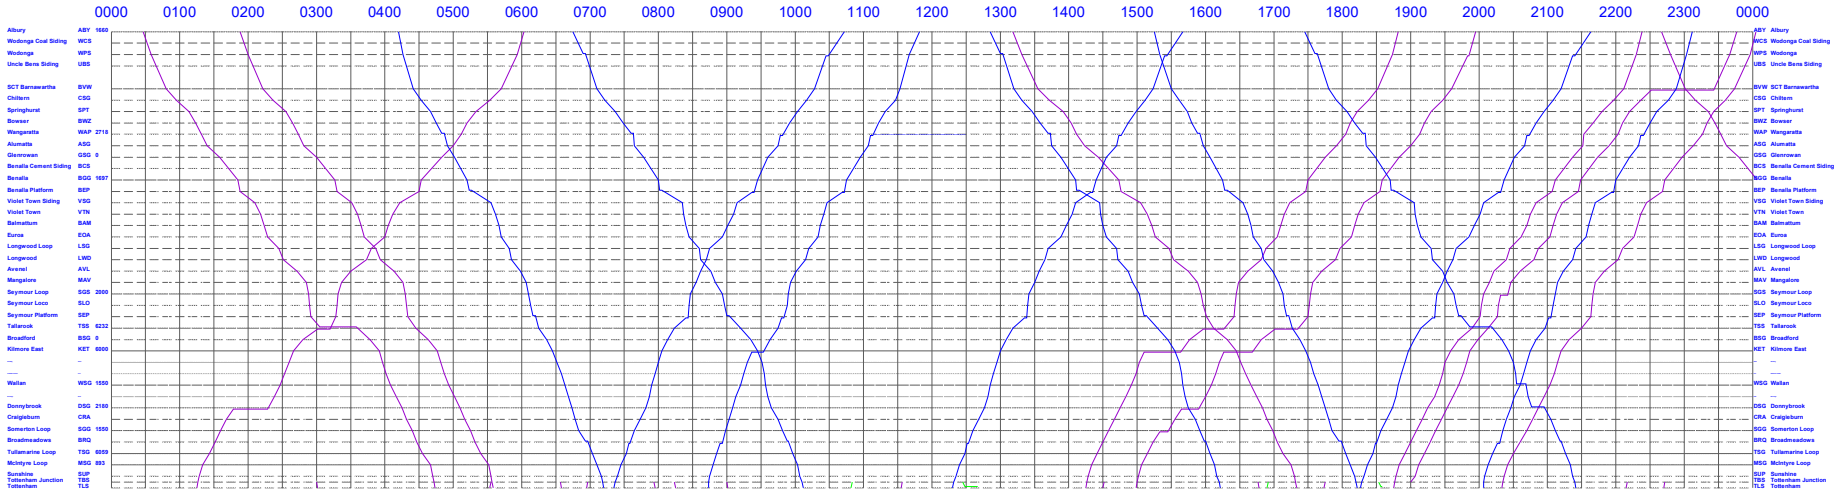

Albury to Melbourne

MTP Effective 21st April 2024

Monday

Albury to Melbourne

MTP Effective 21st April 2024

Tuesday

Albury to Melbourne

MTP Effective 21st April 2024

Wednesday

Albury to Melbourne

MTP Effective 21st April 2024

Saturday

Albury to Melbourne

MTP Effective 21st April 2024

Sunday