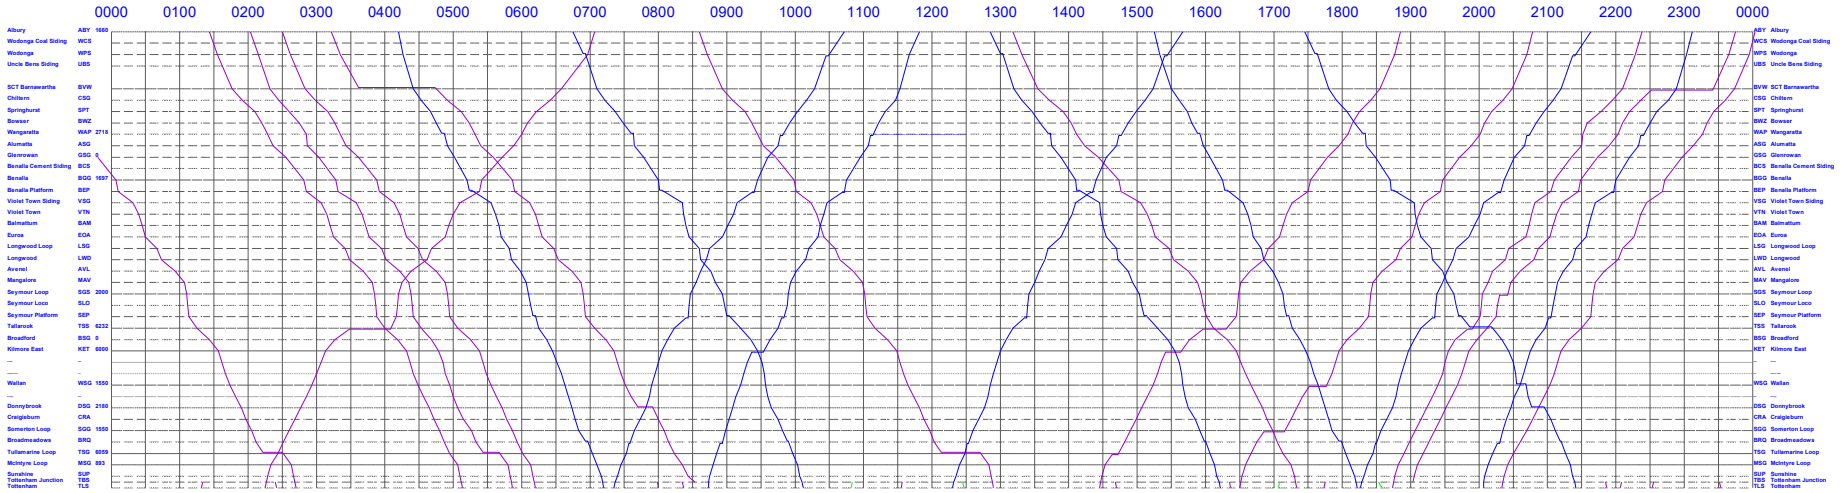

Albury to Melbourne

MTP Effective 21st April 2024

Monday

Albury to Melbourne

MTP Effective 21st April 2024

Tuesday

Albury to Melbourne

MTP Effective 21st April 2024

Wednesday

Albury to Melbourne

MTP Effective 21st April 2024

Saturday

Albury to Melbourne

MTP Effective 21st April 2024

Sunday