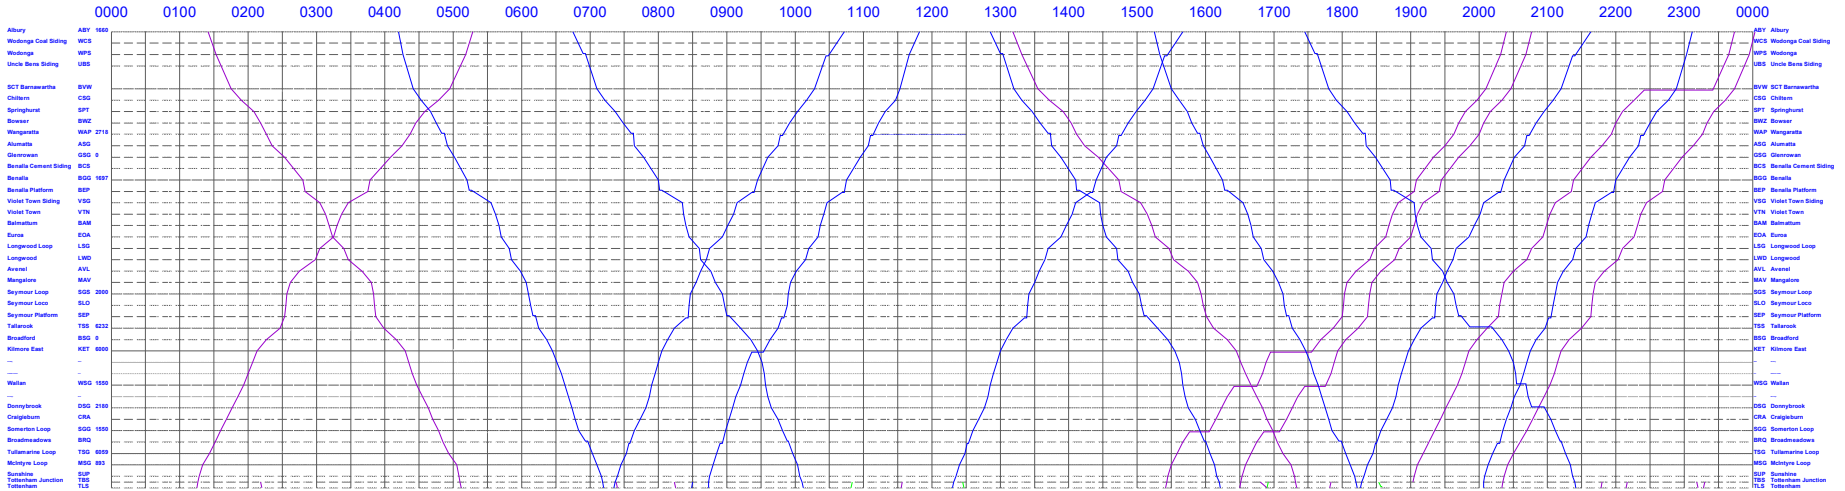

Albury to Melbourne

MTP Effective 21st April 2024

Monday

Albury to Melbourne

MTP Effective 21st April 2024

Tuesday

Albury to Melbourne

MTP Effective 21st April 2024

Wednesday

Albury to Melbourne

MTP Effective 21st April 2024

Saturday

Albury to Melbourne

MTP Effective 21st April 2024

Sunday