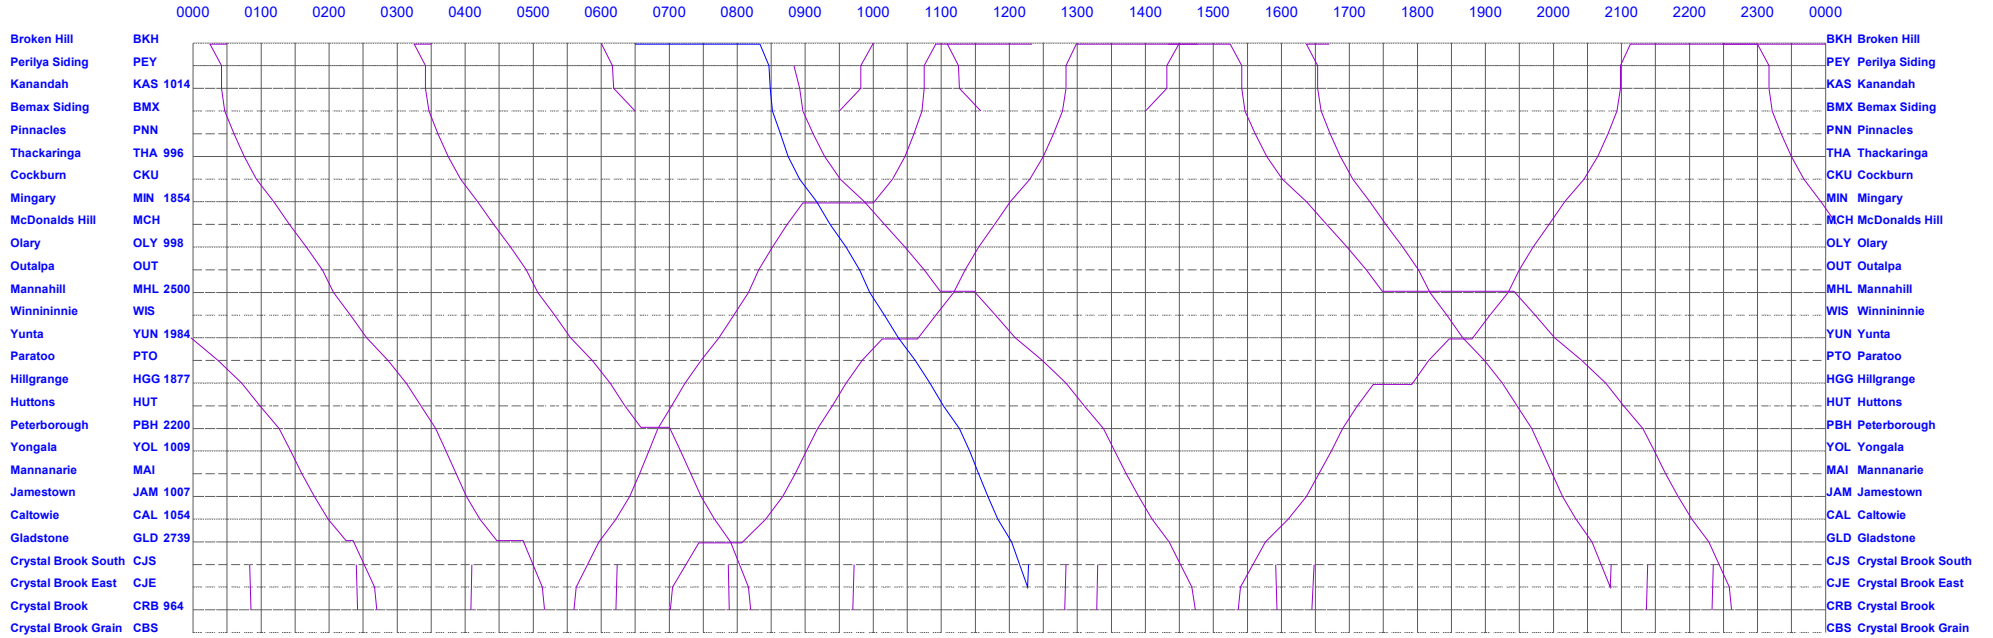

Crystal Brook to Broken Hill

MTP Effective 21st April 2024

Monday

Crystal Brook to Broken Hill

MTP Effective 21st April 2024

Wednesday

Crystal Brook to Broken Hill

MTP Effective 21st April 2024

Thursday

Crystal Brook to Broken Hill

MTP Effective 21st April 2024

Friday

Crystal Brook to Broken Hill

MTP Effective 21st April 2024

Saturday

Crystal Brook to Broken Hill

MTP Effective 21st April 2024

Sunday