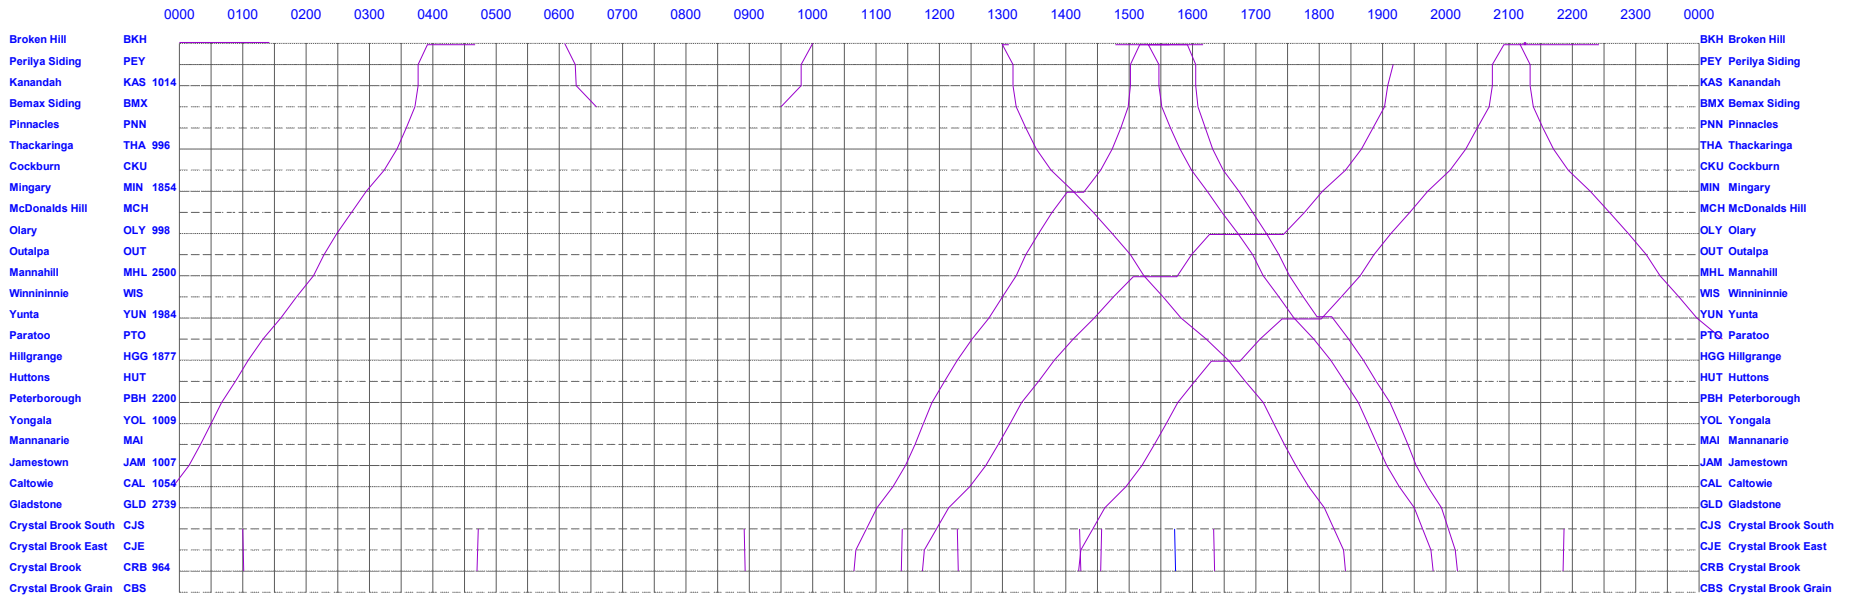

Crystal Brook to Broken Hill

MTP Effective 21st April 2024

Monday

Crystal Brook to Broken Hill

MTP Effective 21st April 2024

Wednesday

Crystal Brook to Broken Hill

MTP Effective 21st April 2024

Thursday

Crystal Brook to Broken Hill

MTP Effective 21st April 2024

Friday

Crystal Brook to Broken Hill

MTP Effective 21st April 2024

Saturday

Crystal Brook to Broken Hill

MTP Effective 21st April 2024

Sunday