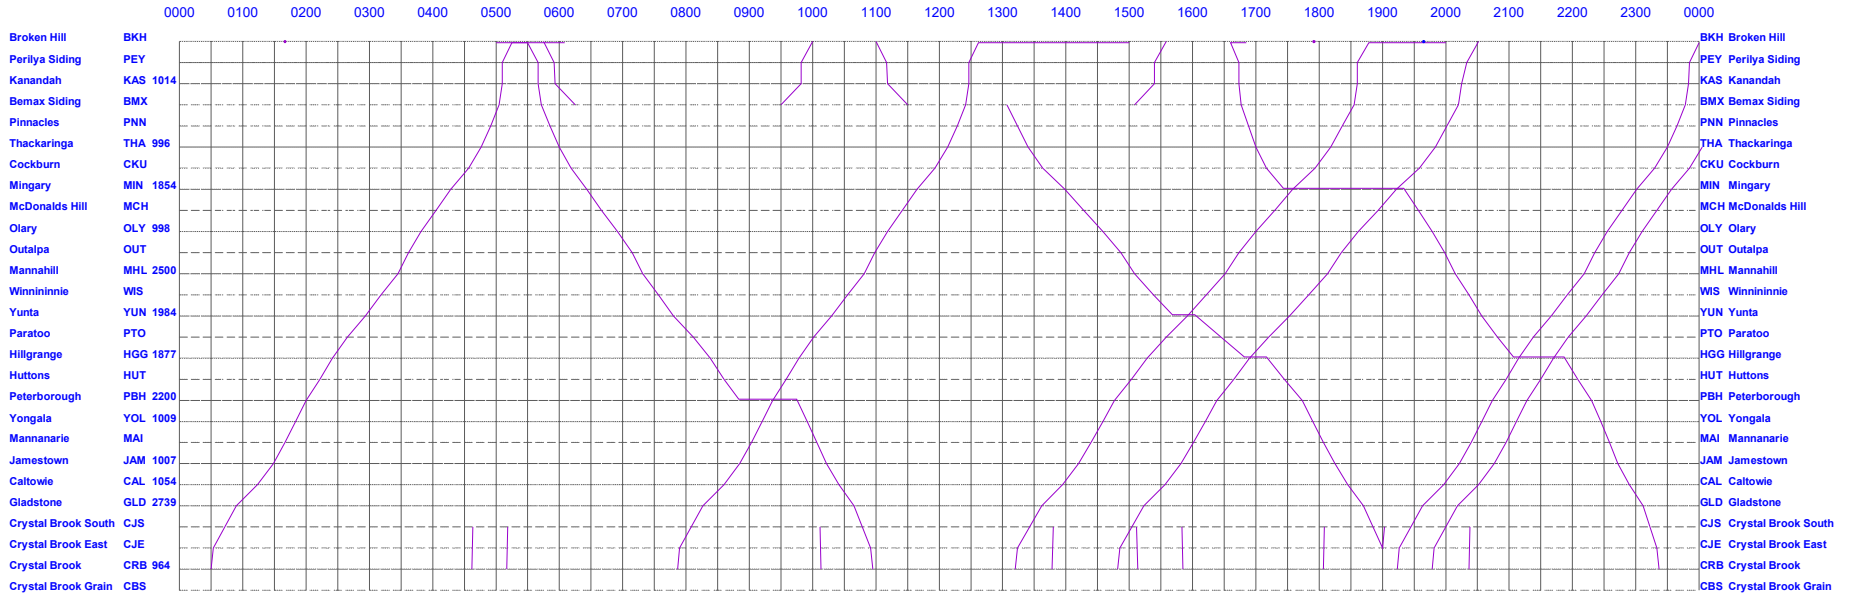

Crystal Brook to Broken Hill

MTP Effective 21st April 2024

Monday

Crystal Brook to Broken Hill

MTP Effective 21st April 2024

Wednesday

Crystal Brook to Broken Hill

MTP Effective 21st April 2024

Thursday

Crystal Brook to Broken Hill

MTP Effective 21st April 2024

Friday

Crystal Brook to Broken Hill

MTP Effective 21st April 2024

Saturday

Crystal Brook to Broken Hill

MTP Effective 21st April 2024

Sunday