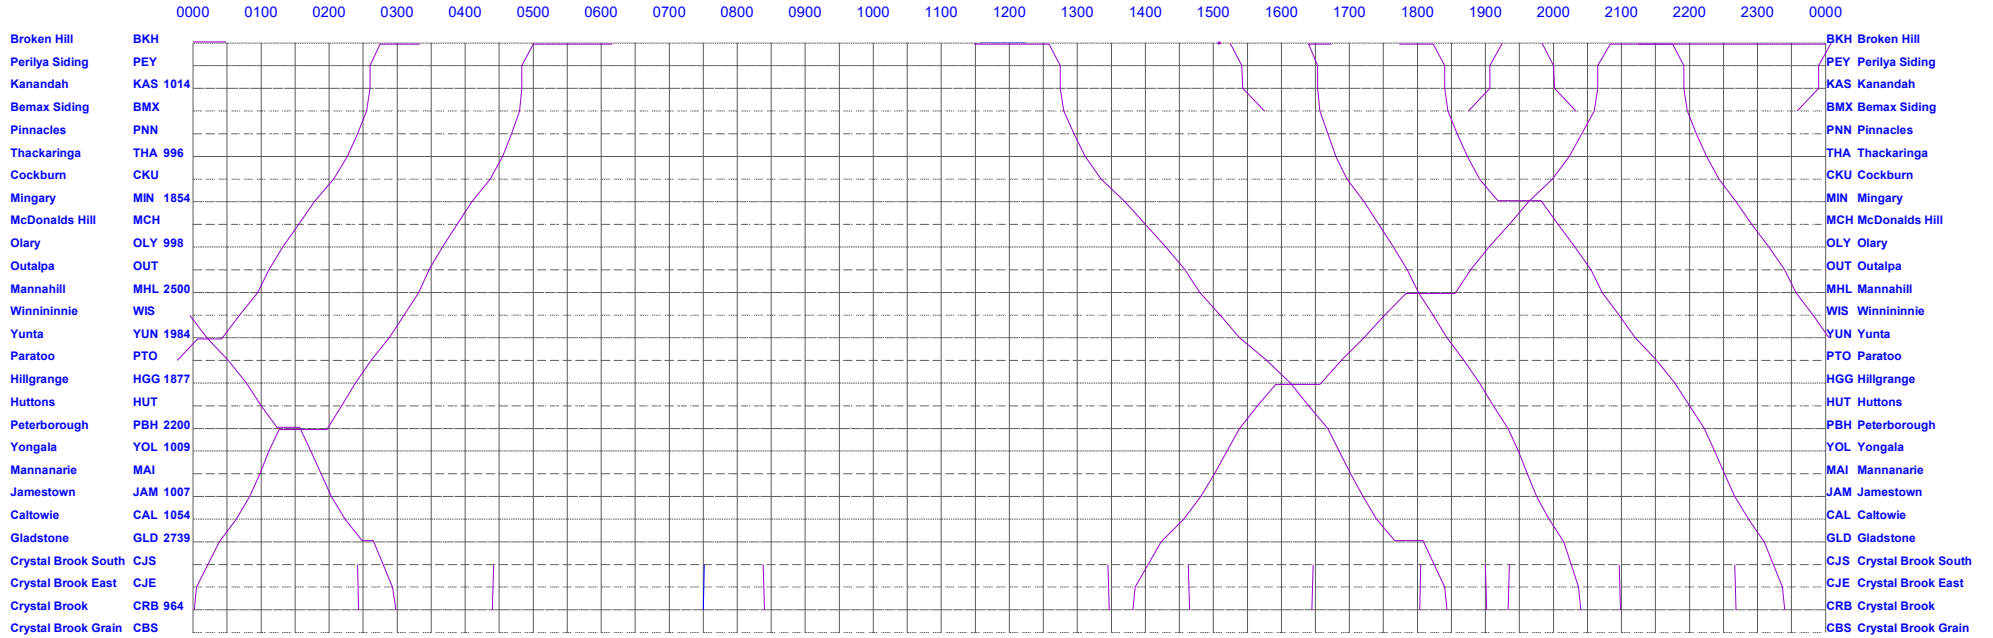

Crystal Brook to Broken Hill

MTP Effective 21st April 2024

Monday

Crystal Brook to Broken Hill

MTP Effective 21st April 2024

Wednesday

Crystal Brook to Broken Hill

MTP Effective 21st April 2024

Thursday

Crystal Brook to Broken Hill

MTP Effective 21st April 2024

Friday

Crystal Brook to Broken Hill

MTP Effective 21st April 2024

Saturday

Crystal Brook to Broken Hill

MTP Effective 21st April 2024

Sunday