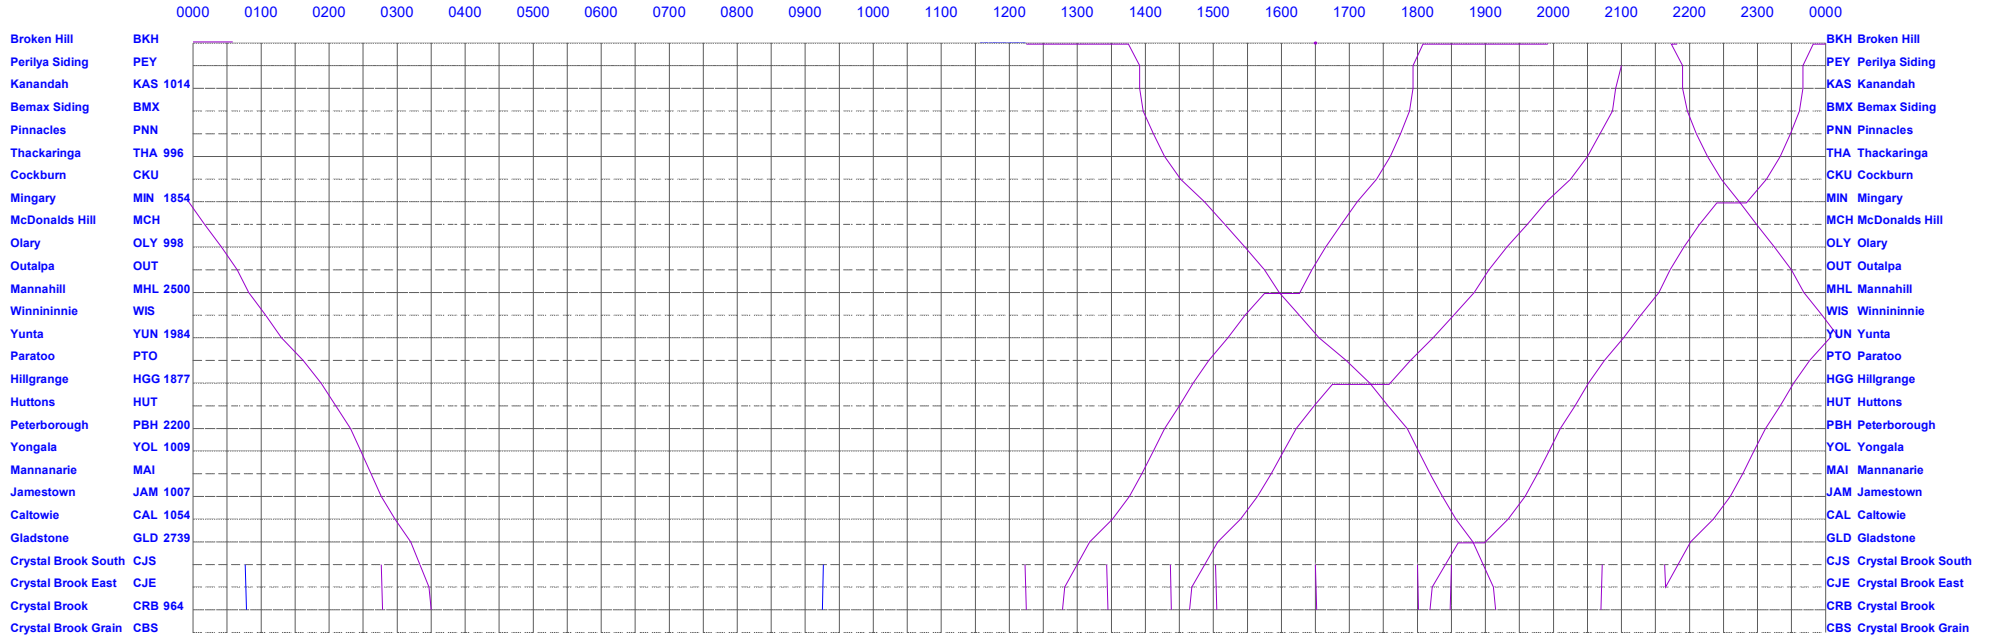

Crystal Brook to Broken Hill

MTP Effective 21st April 2024

Monday

Crystal Brook to Broken Hill

MTP Effective 21st April 2024

Wednesday

Crystal Brook to Broken Hill

MTP Effective 21st April 2024

Thursday

Crystal Brook to Broken Hill

MTP Effective 21st April 2024

Friday

Crystal Brook to Broken Hill

MTP Effective 21st April 2024

Saturday

Crystal Brook to Broken Hill

MTP Effective 21st April 2024

Sunday