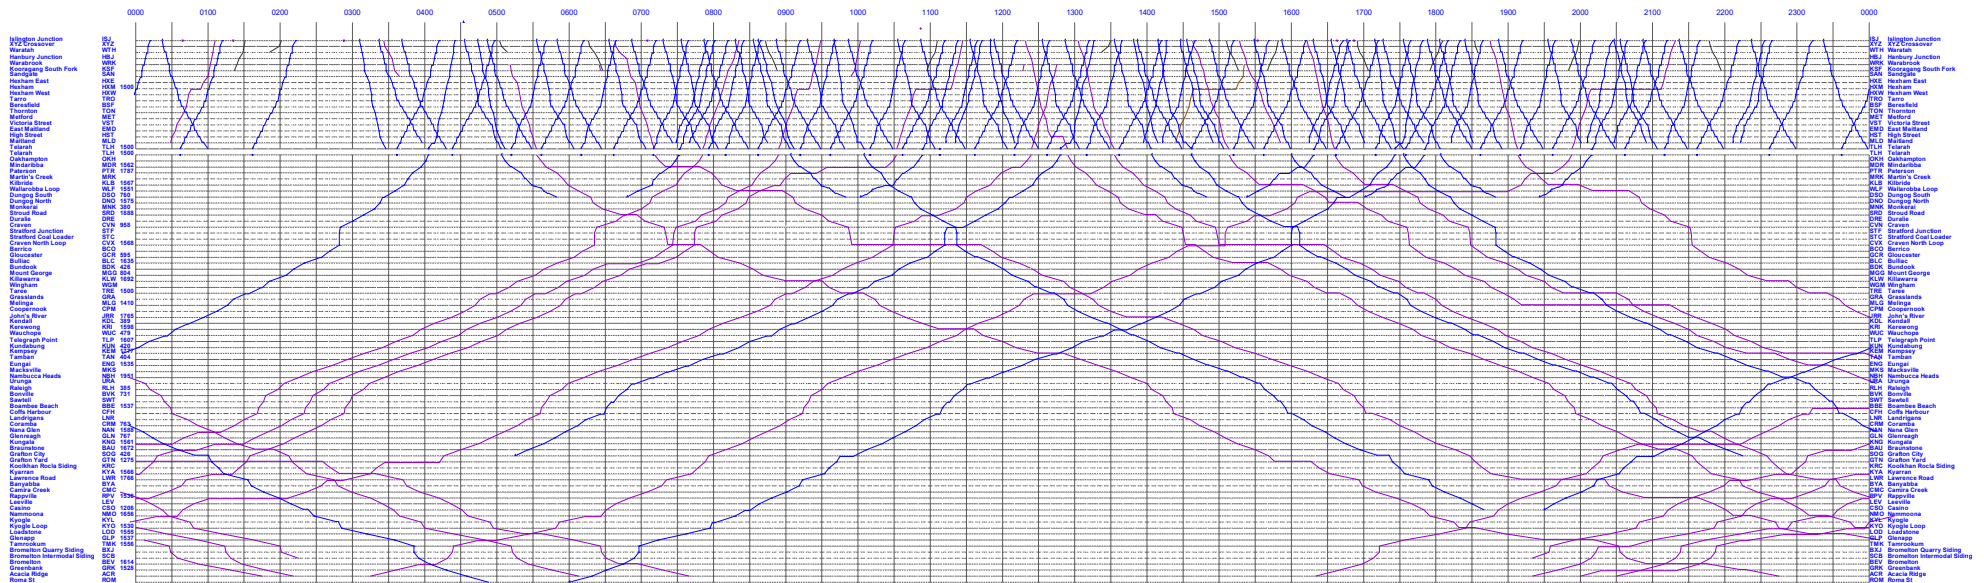

# Islington Junction to Acacia Ridge

MTP Effective 21st April 2024

Wednesday

# Islington Junction to Acacia Ridge

MTP Effective 21st April 2024

Thursday

## MTP Effective 21st April 2024

# Islington Junction to Acacia Ridge MTP Effective 21st April 2024

Saturday