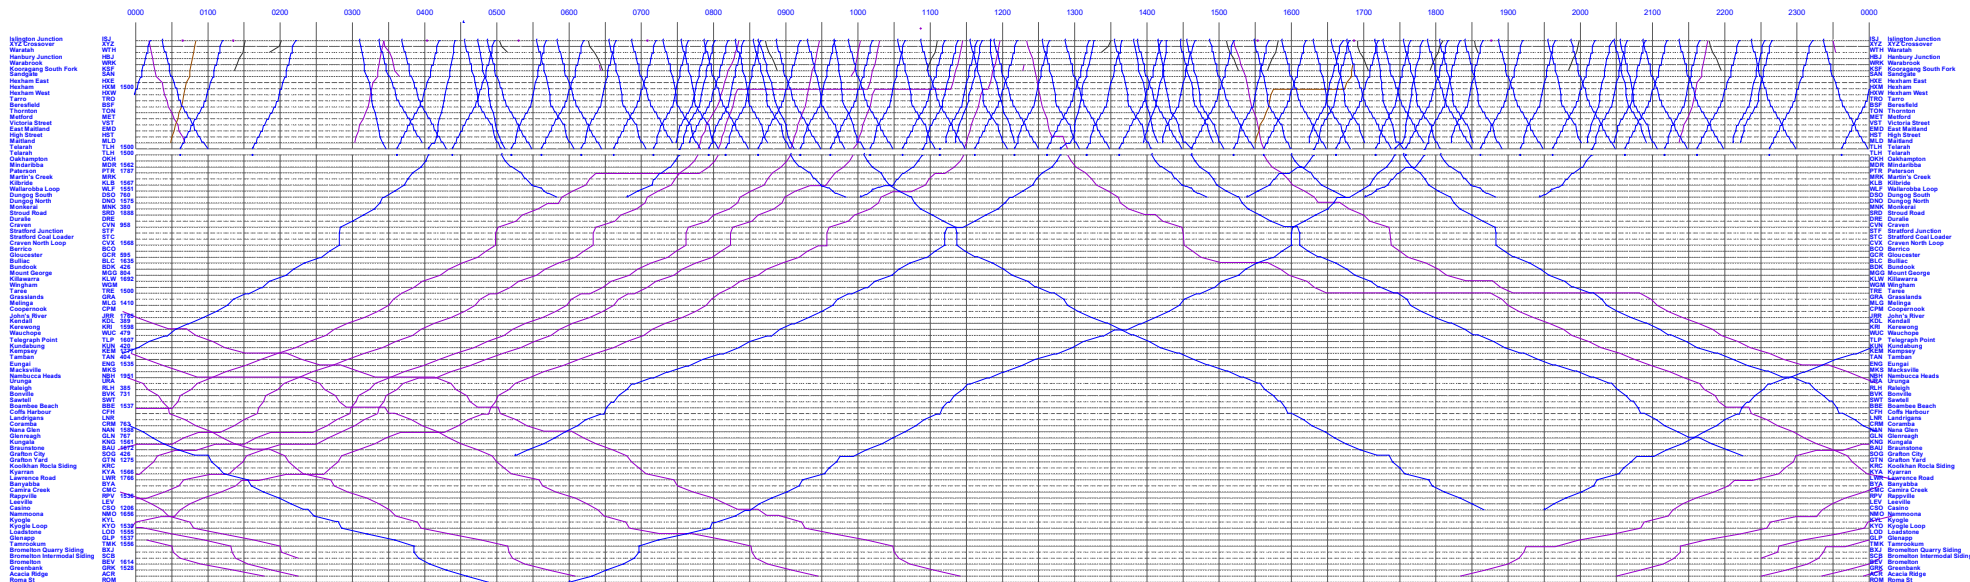

# Islington Junction to Acacia Ridge

MTP Effective 21st April 2024

Thursday

# Islington Junction to Acacia Ridge

## MTP Effective 21st April 2024

# Islington Junction to Acacia Ridge MTP Effective 21st April 2024

Saturday