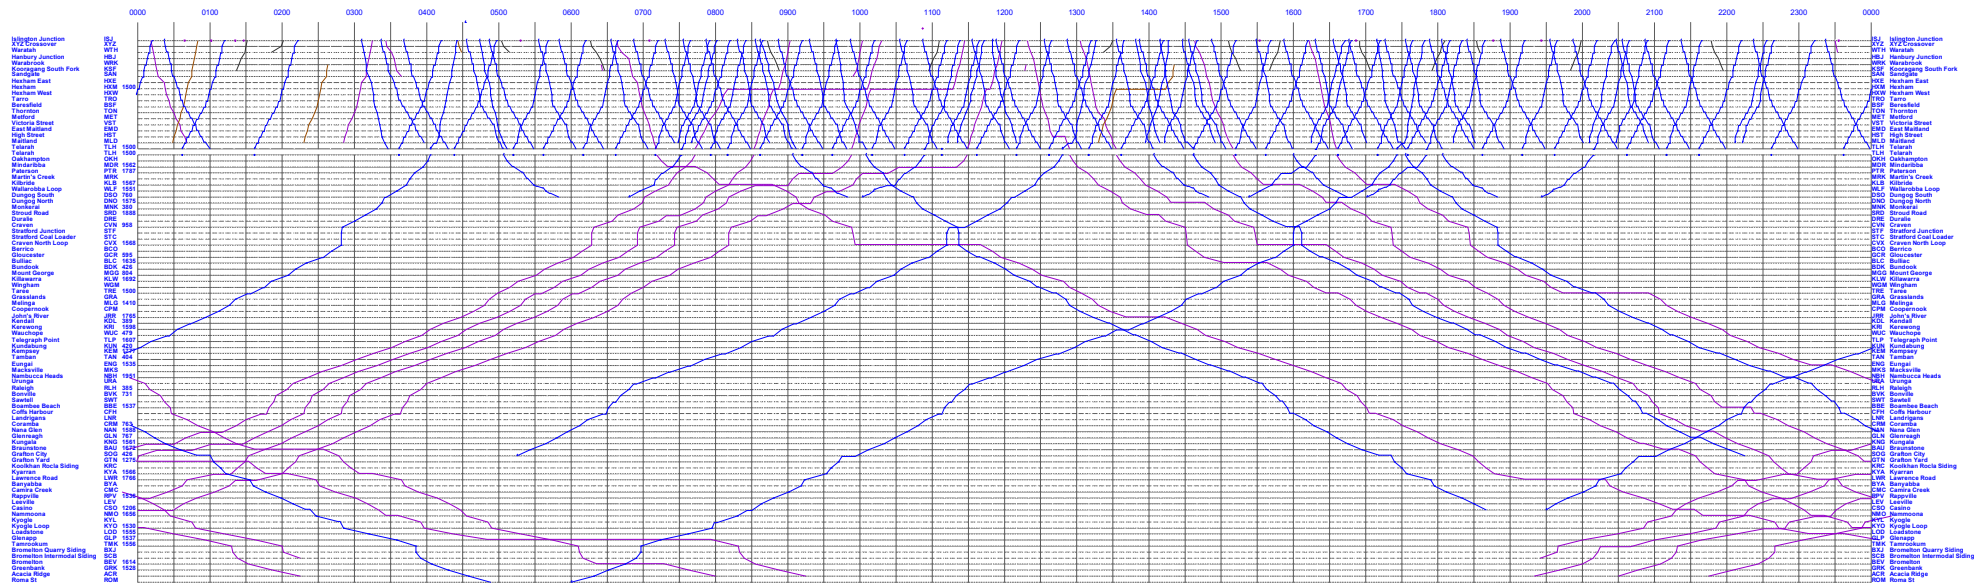

# Islington Junction to Acacia Ridge

MTP Effective 21st April 2024

Monday

# Islington Junction to Acacia Ridge

MTP Effective 21st April 2024

Wednesday

# Islington Junction to Acacia Ridge

MTP Effective 21st April 2024

Thursday

## MTP Effective 21st April 2024