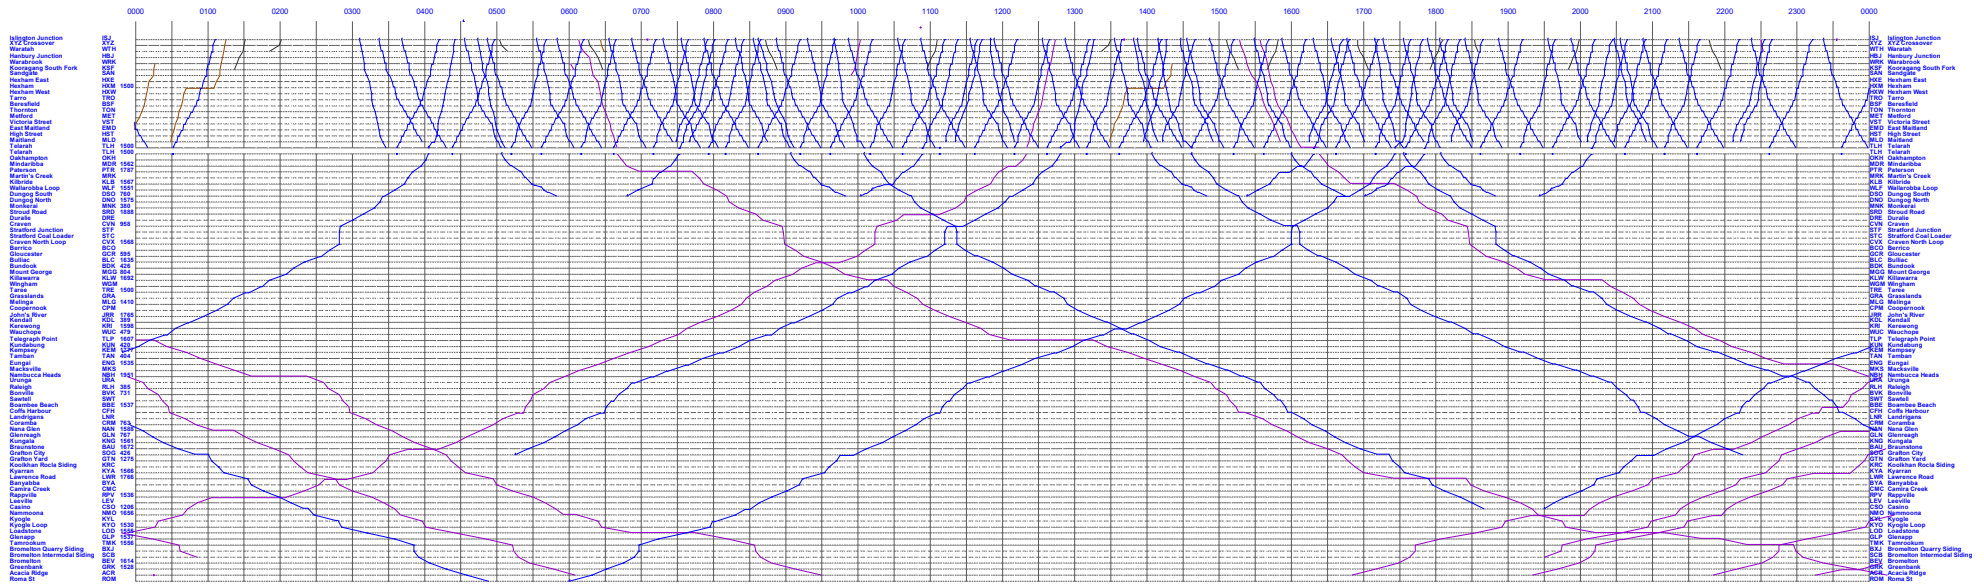

# Islington Junction to Acacia Ridge

MTP Effective 21st April 2024

Monday

# Islington Junction to Acacia Ridge

MTP Effective 21st April 2024

Wednesday

# Islington Junction to Acacia Ridge

MTP Effective 21st April 2024

Thursday

# Islington Junction to Acacia Ridge MTP Effective 21st April 2024

Saturday