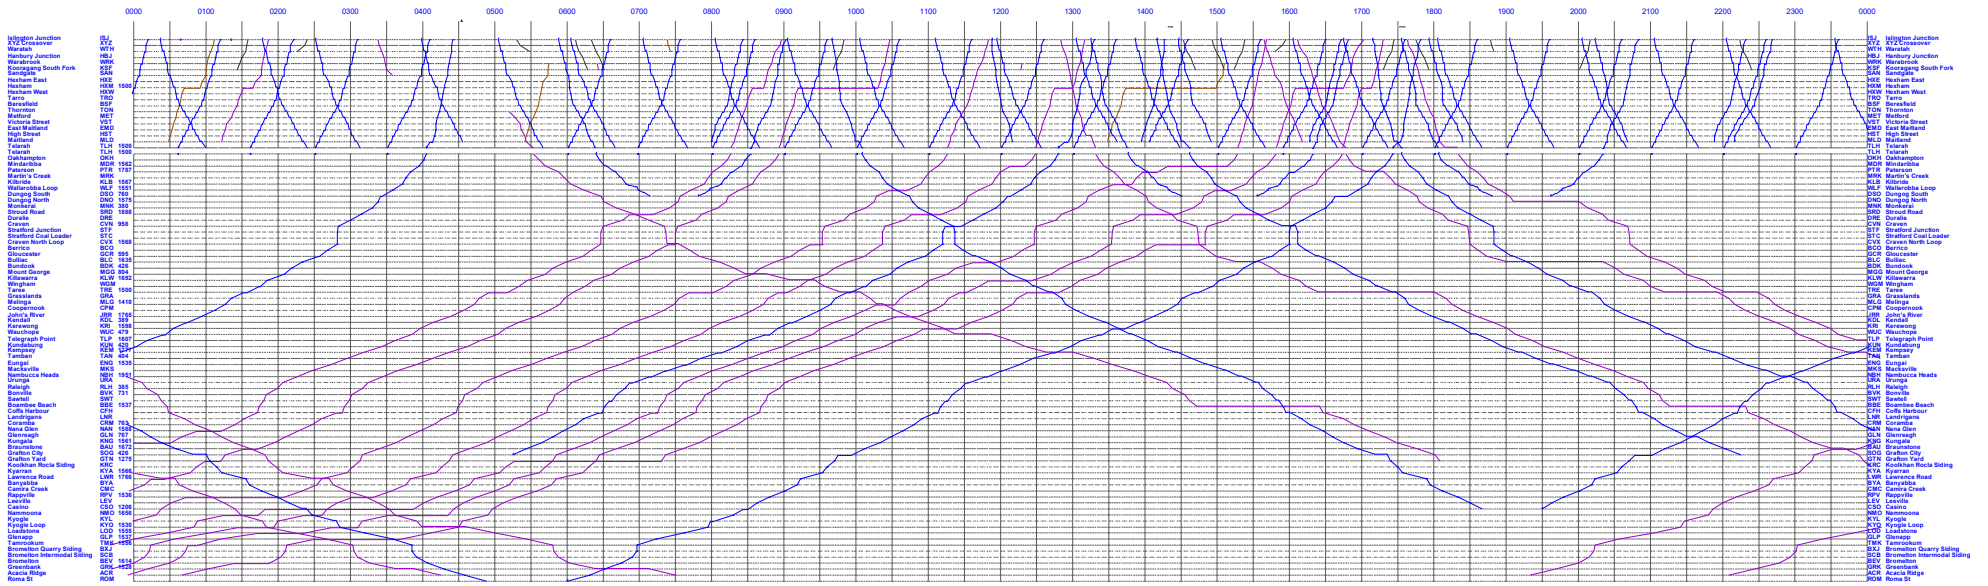

# Islington Junction to Acacia Ridge

## MTP Effective 21st April 2024

# Islington Junction to Acacia Ridge MTP Effective 21st April 2024

Saturday

# Islington Junction to Acacia Ridge

MTP Effective 21st April 2024

Sunday