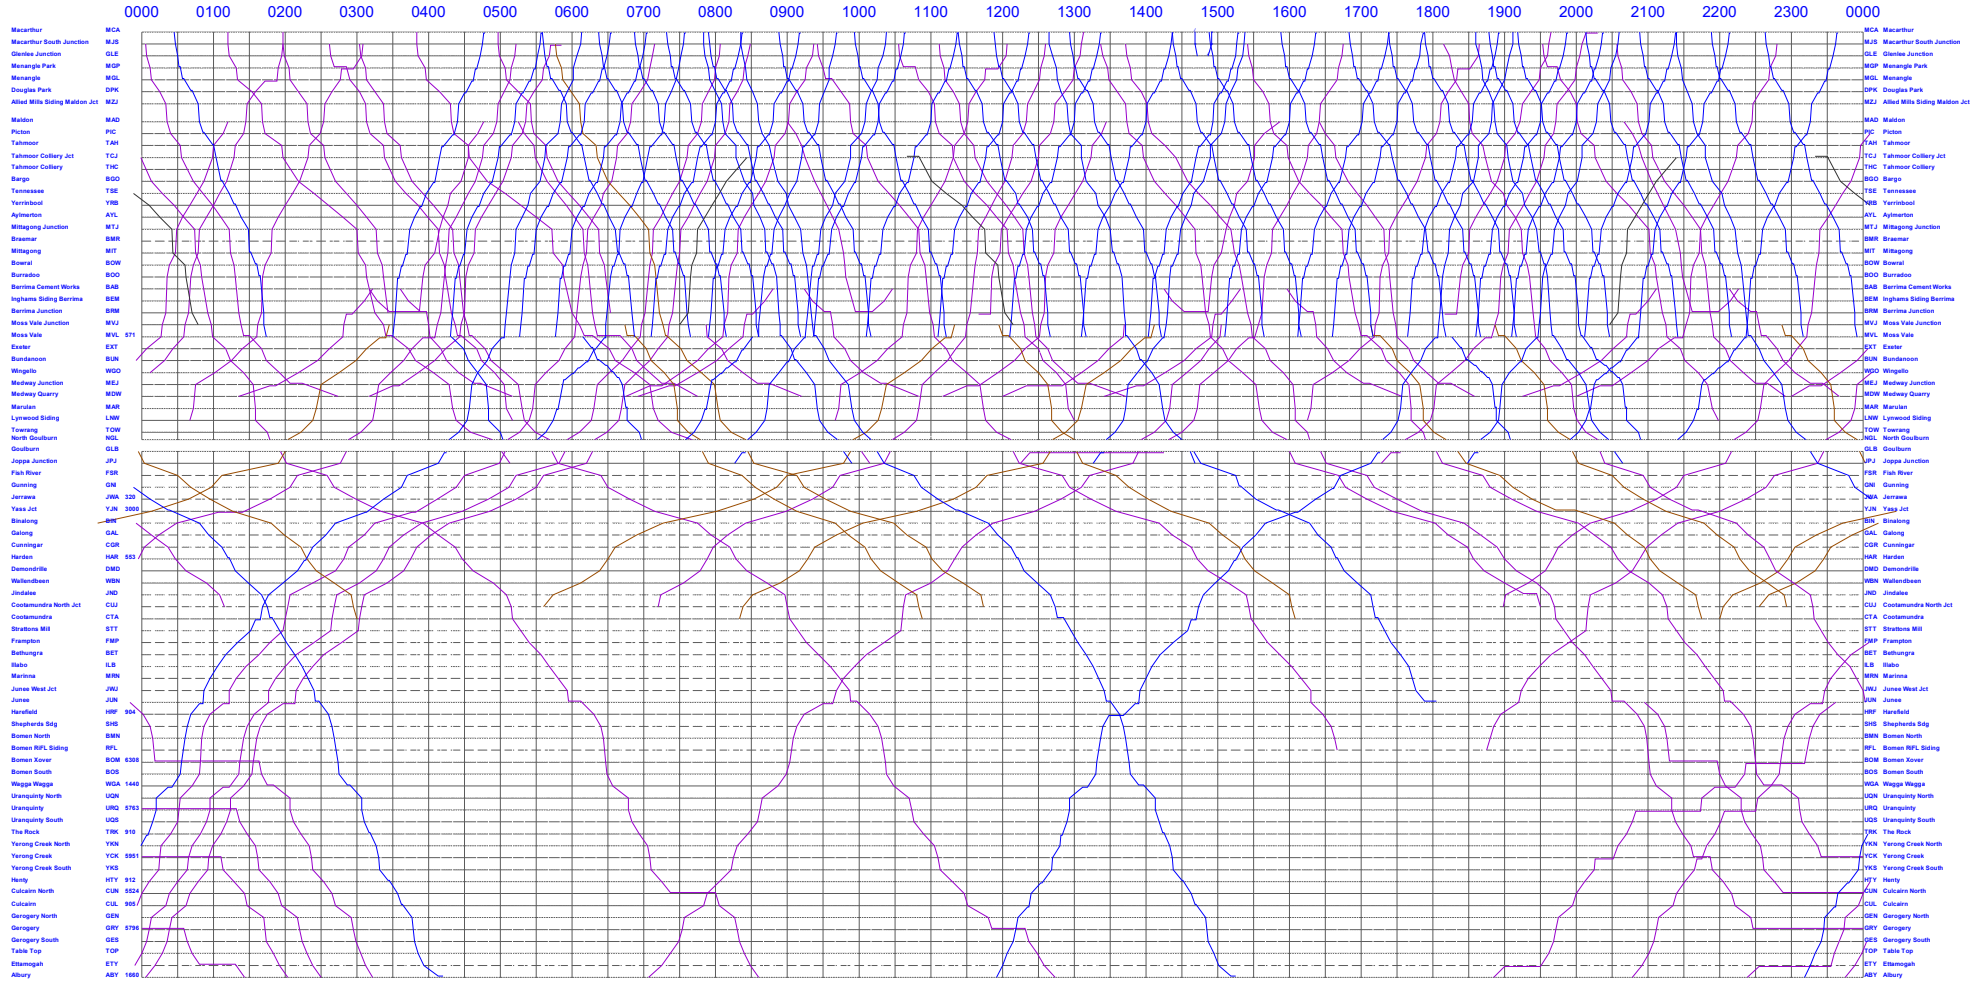

Macarthur to Albury

MTP Effective 21st April 2024

Wednesday