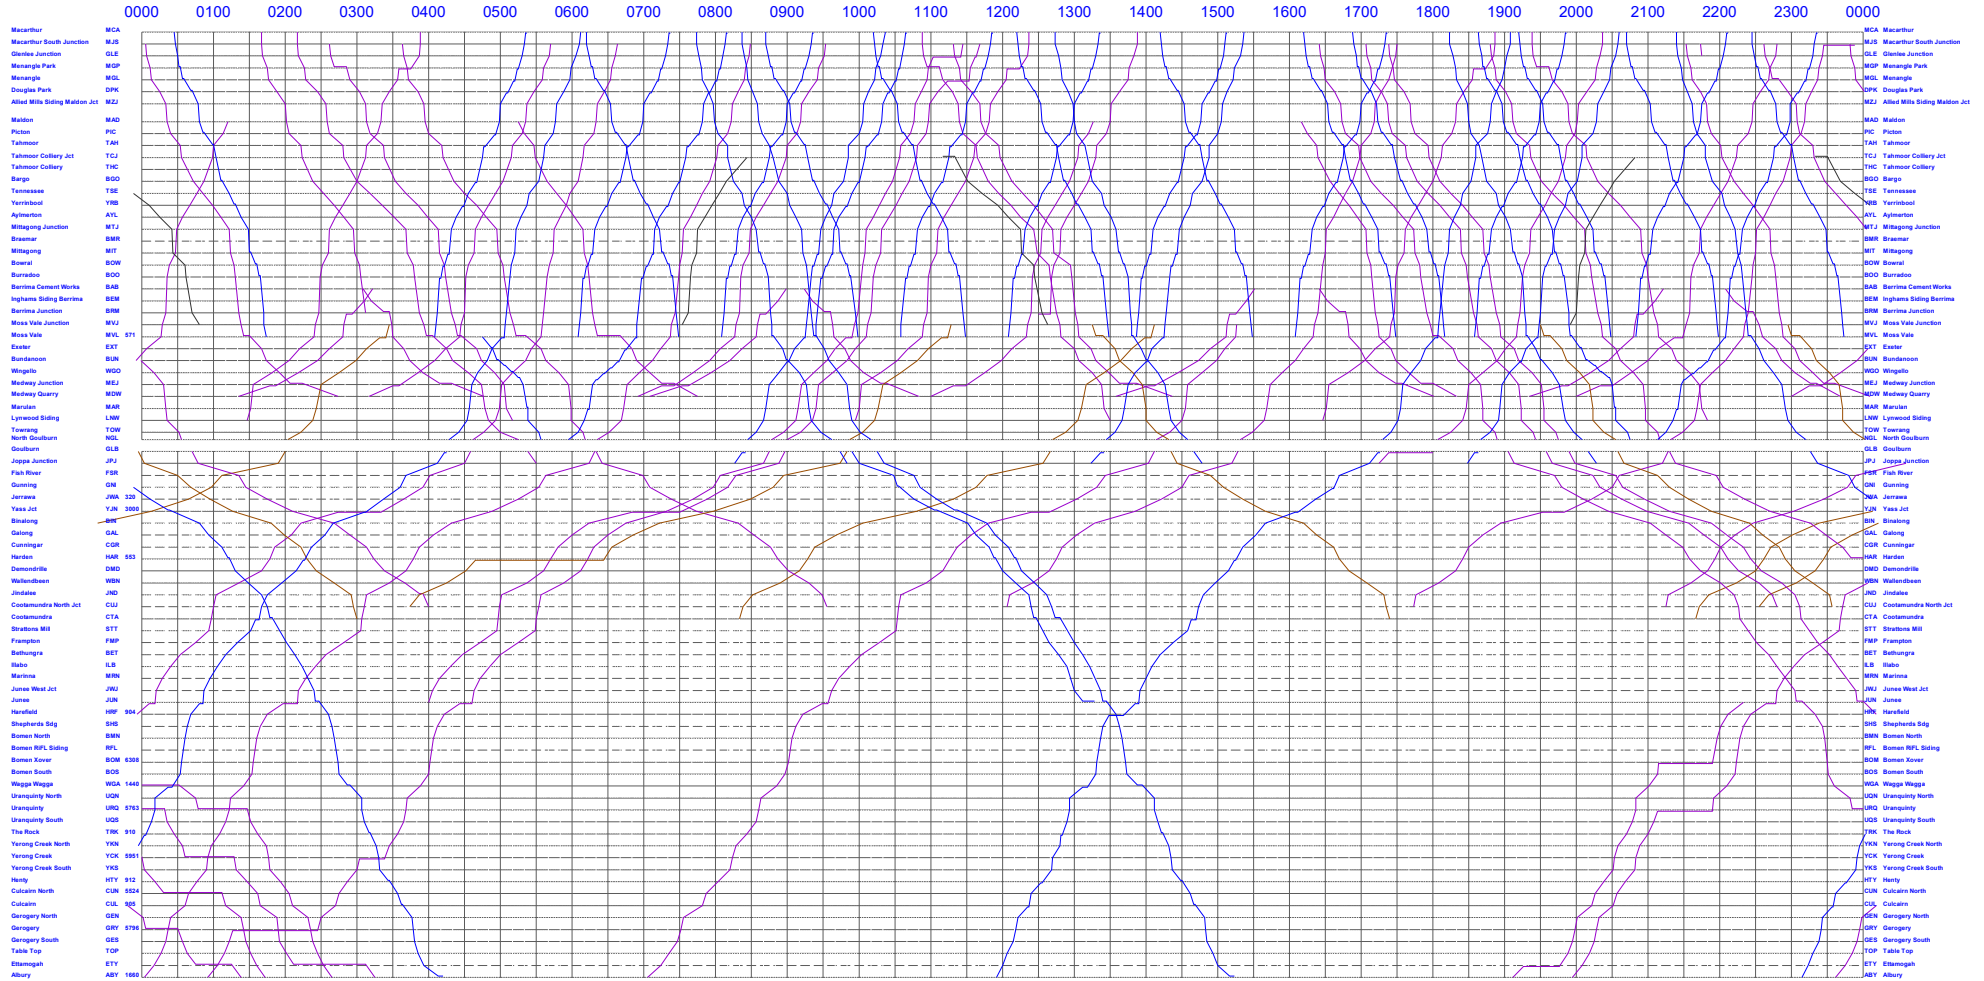

Macarthur to Albury

MTP Effective 21st April 2024

Saturday