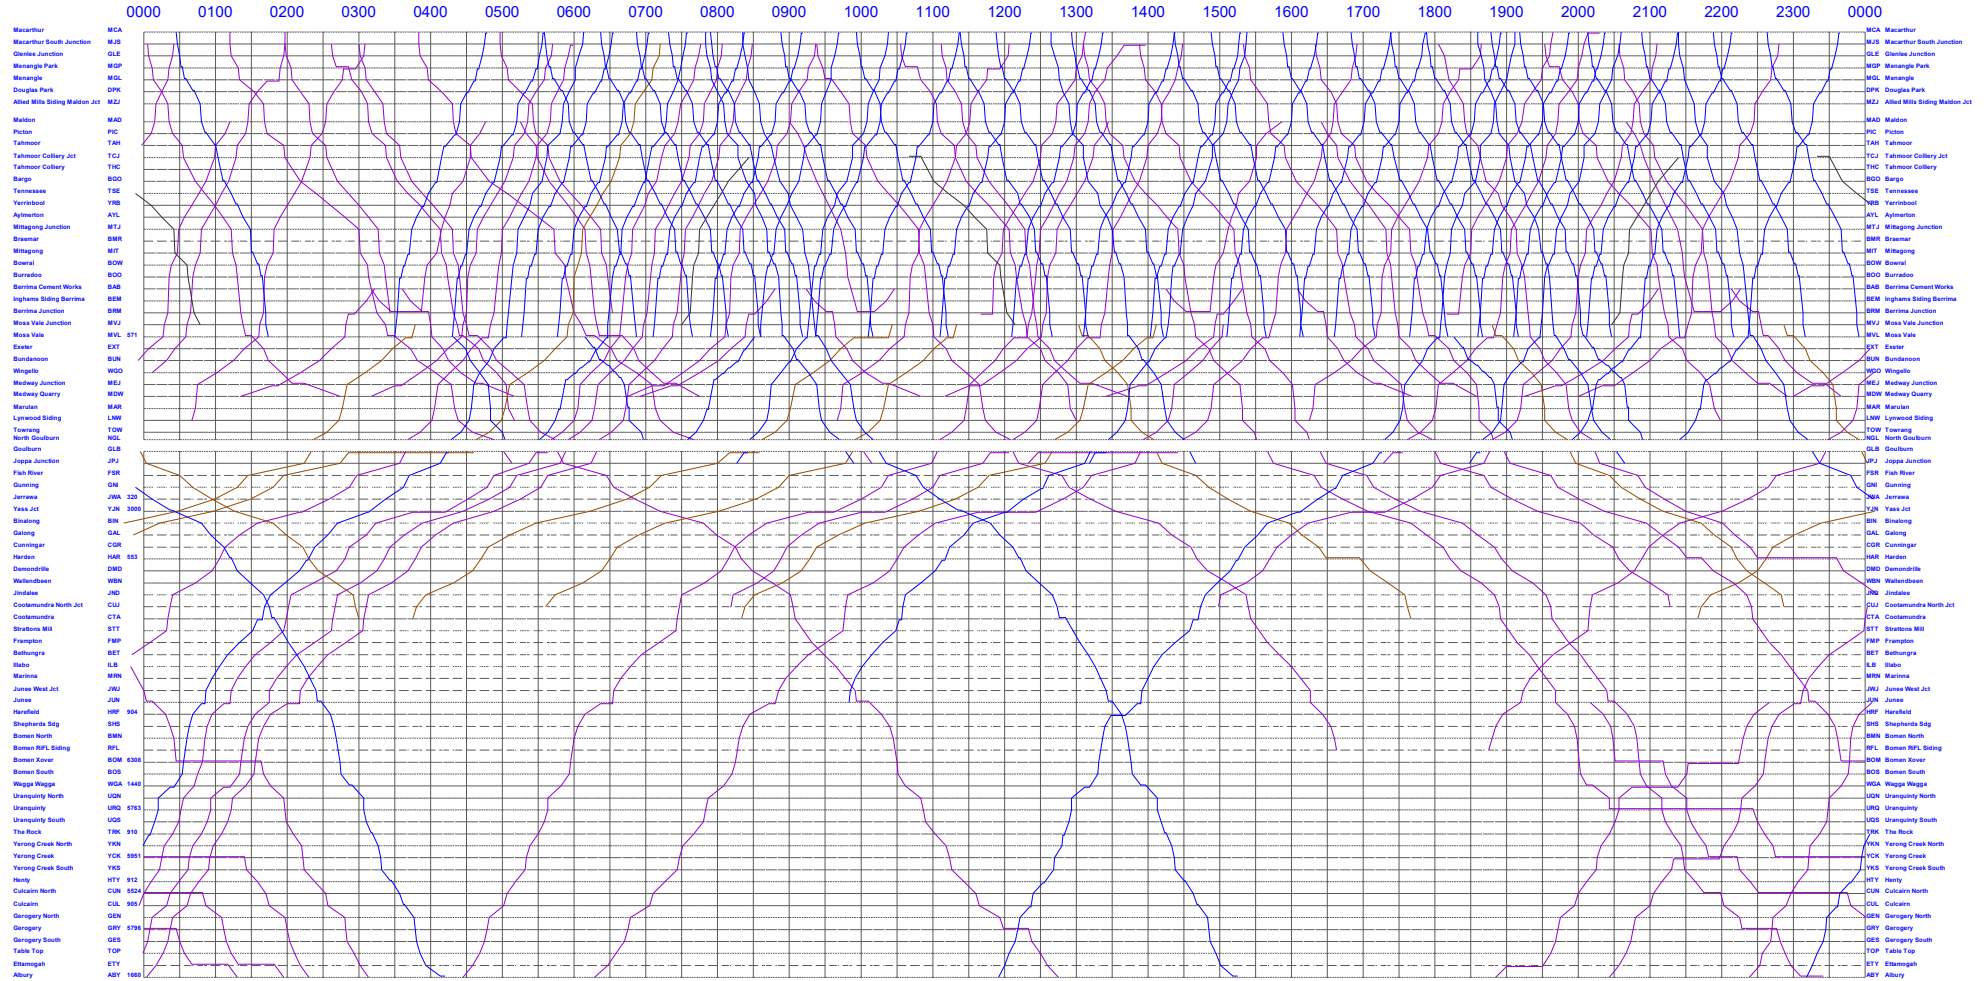

Macarthur to Albury

MTP Effective 21st April 2024

Thursday