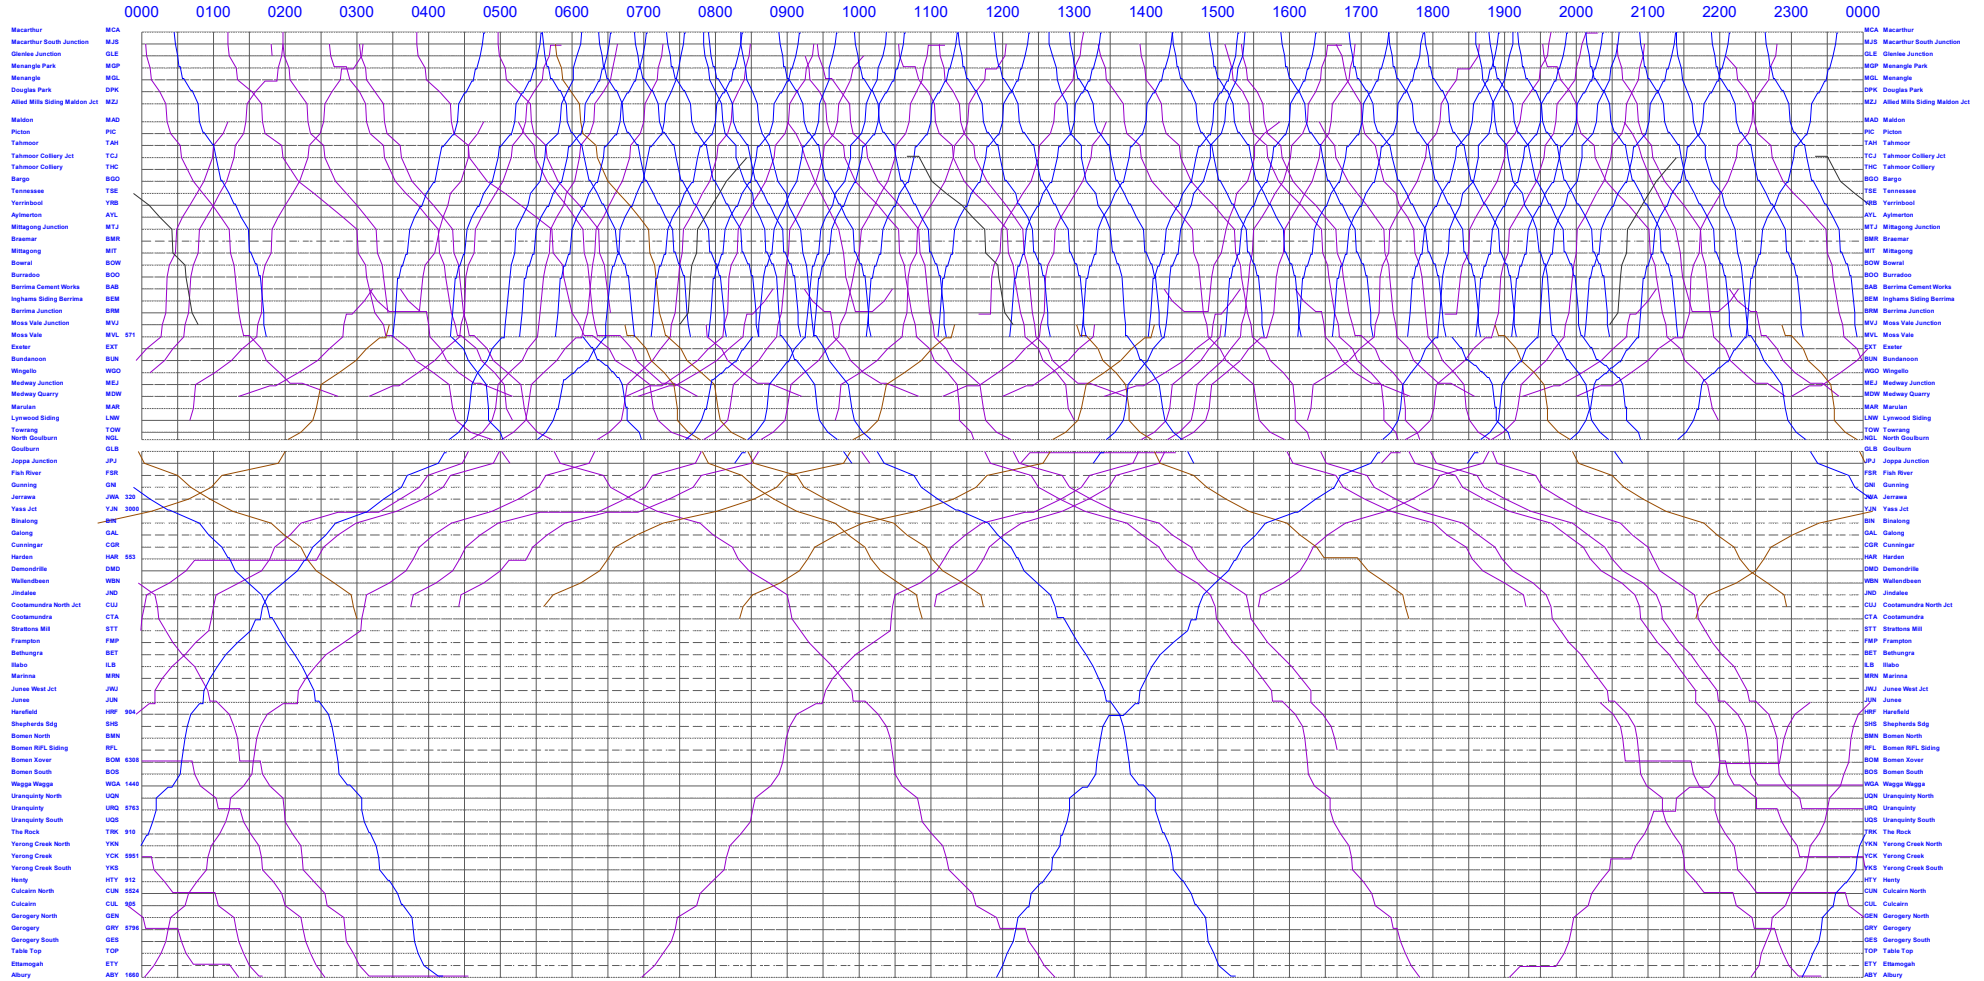

Macarthur to Albury

MTP Effective 21st April 2024

Friday