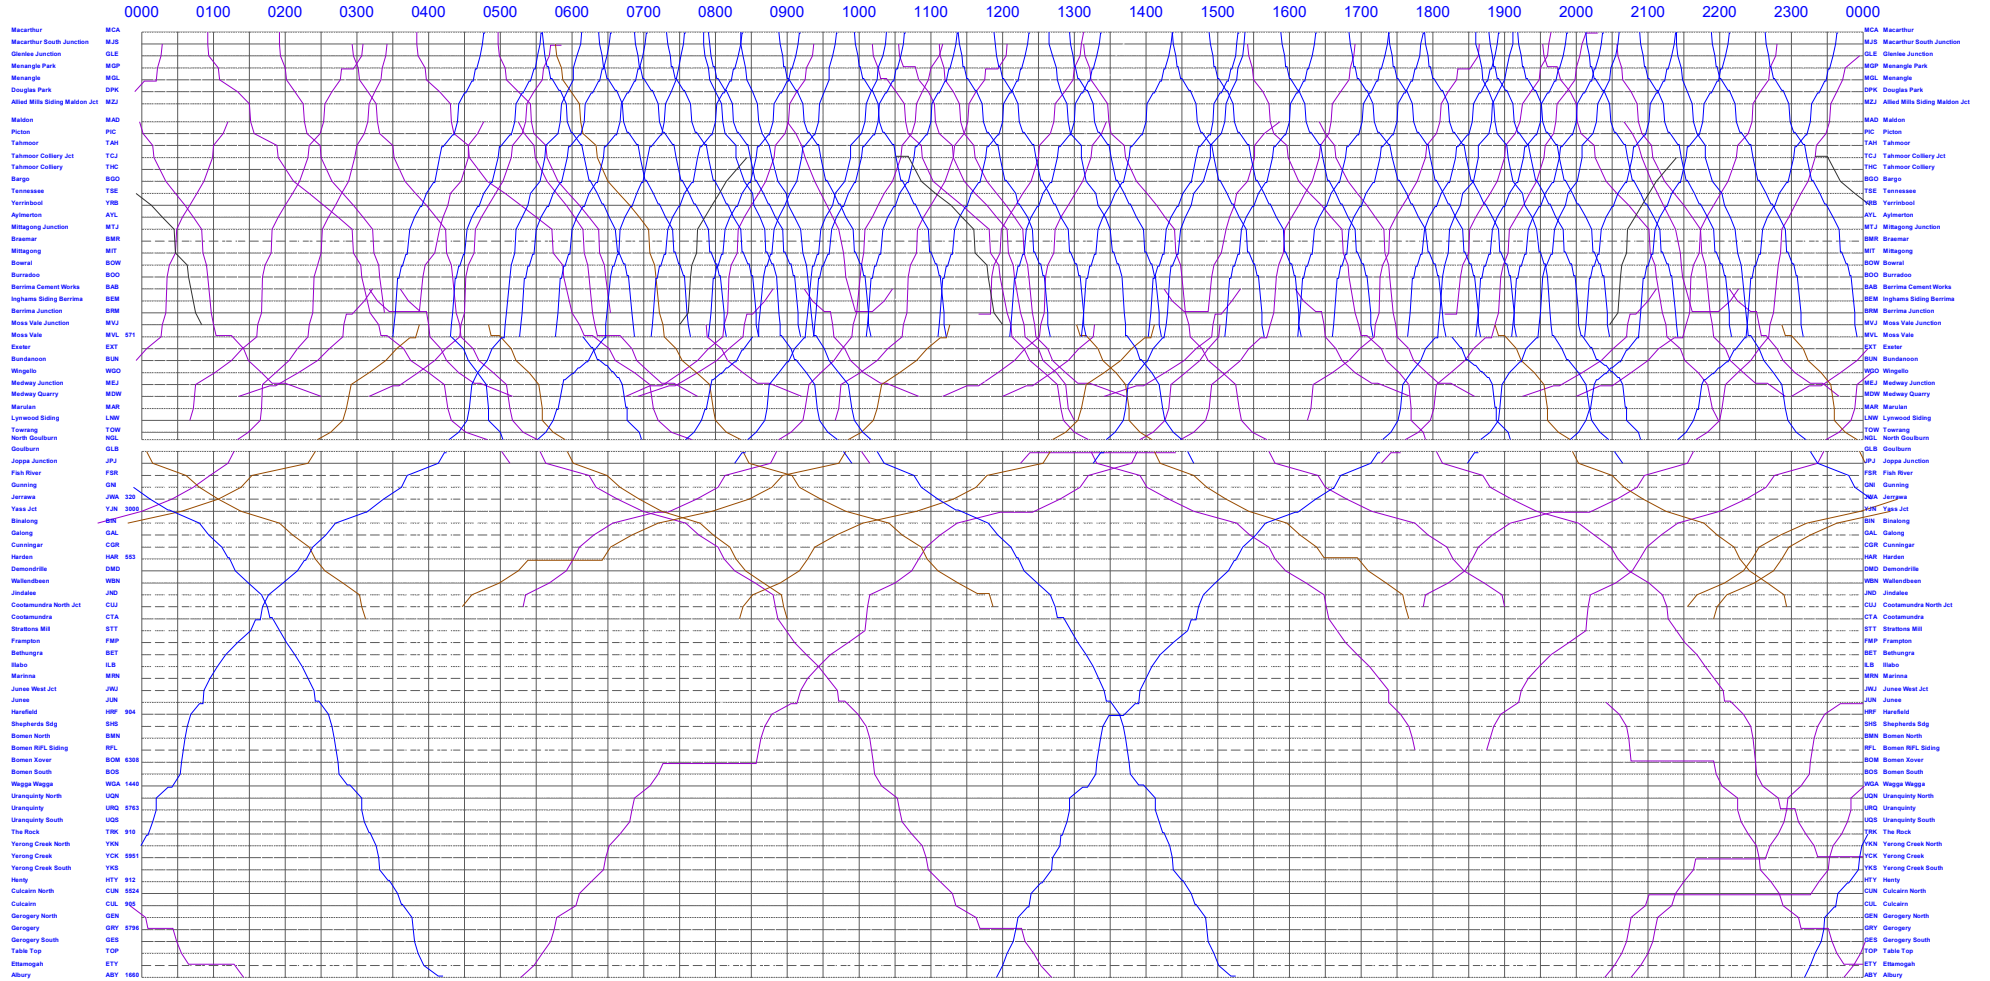

Macarthur to Albury

MTP Effective 21st April 2024

Monday