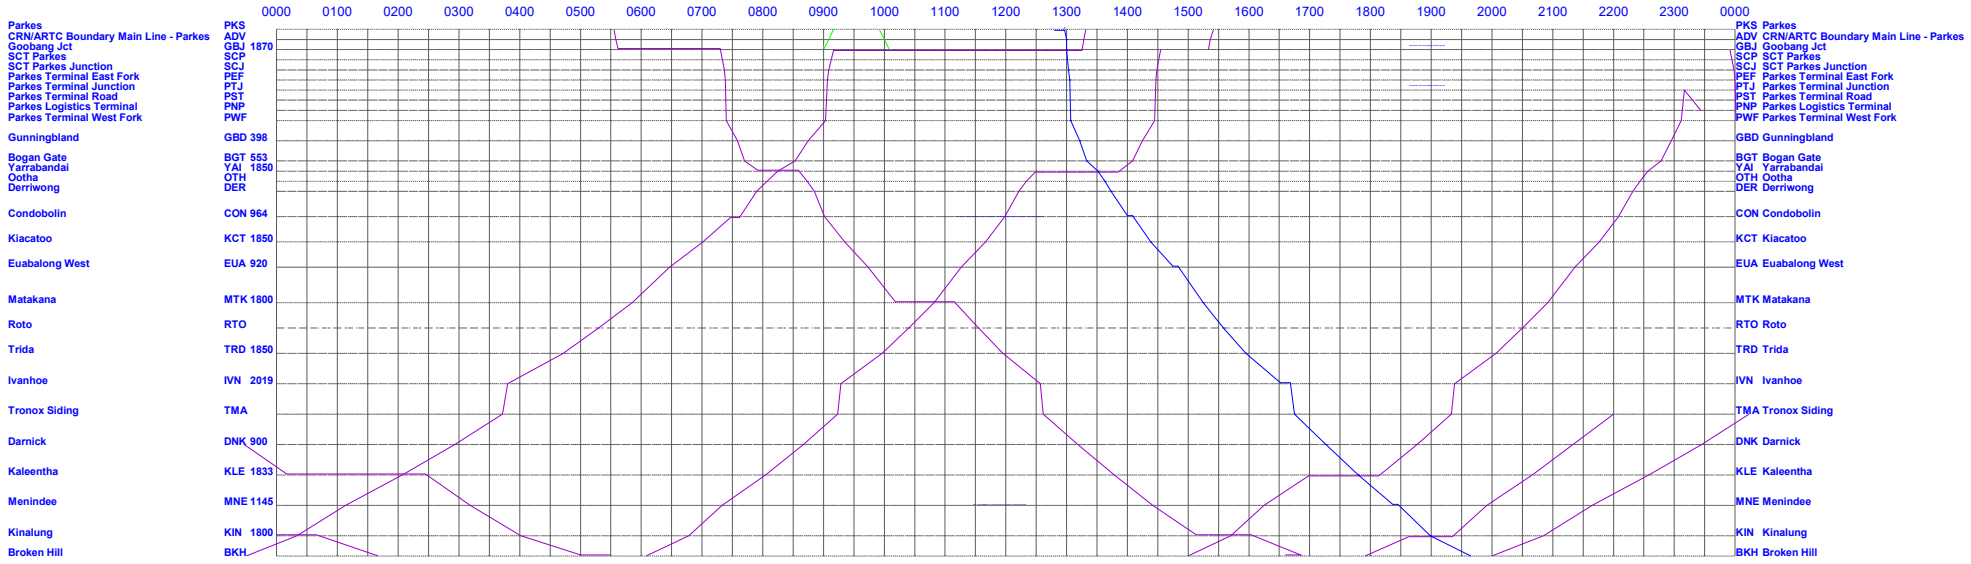

Parkes to Broken Hill

MTP Effective 21st April 2024

Monday

Parkes to Broken Hill

MTP Effective 21st April 2024

Saturday

Parkes to Broken Hill

MTP Effective 21st April 2024

Thursday

Parkes to Broken Hill

MTP Effective 21st April 2024

Tuesday

Parkes to Broken Hill

MTP Effective 21st April 2024

Wednesday