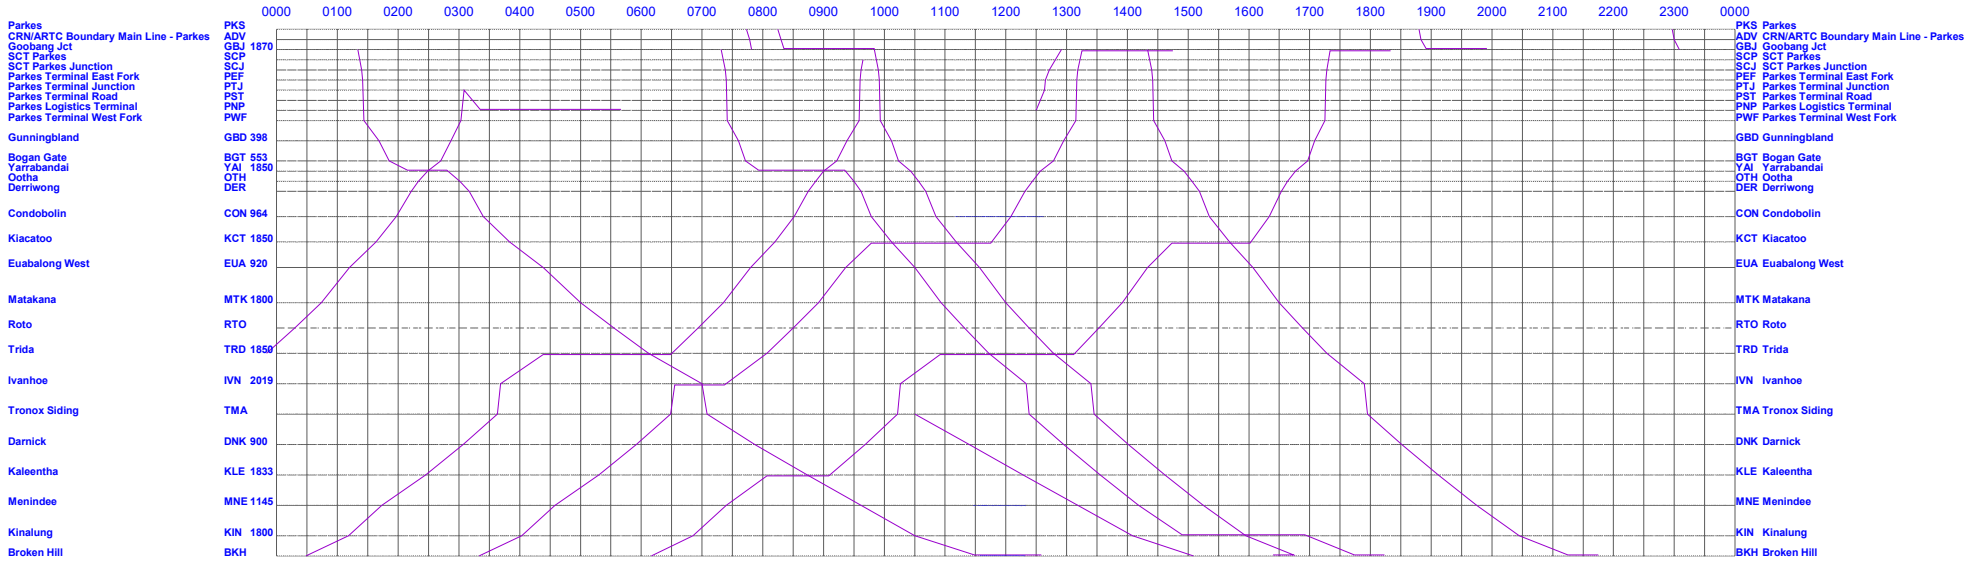

Parkes to Broken Hill

MTP Effective 21st April 2024

Monday

Parkes to Broken Hill

MTP Effective 21st April 2024

Saturday

Parkes to Broken Hill

MTP Effective 21st April 2024

Thursday

Parkes to Broken Hill

MTP Effective 21st April 2024

Tuesday

Parkes to Broken Hill

MTP Effective 21st April 2024

Wednesday