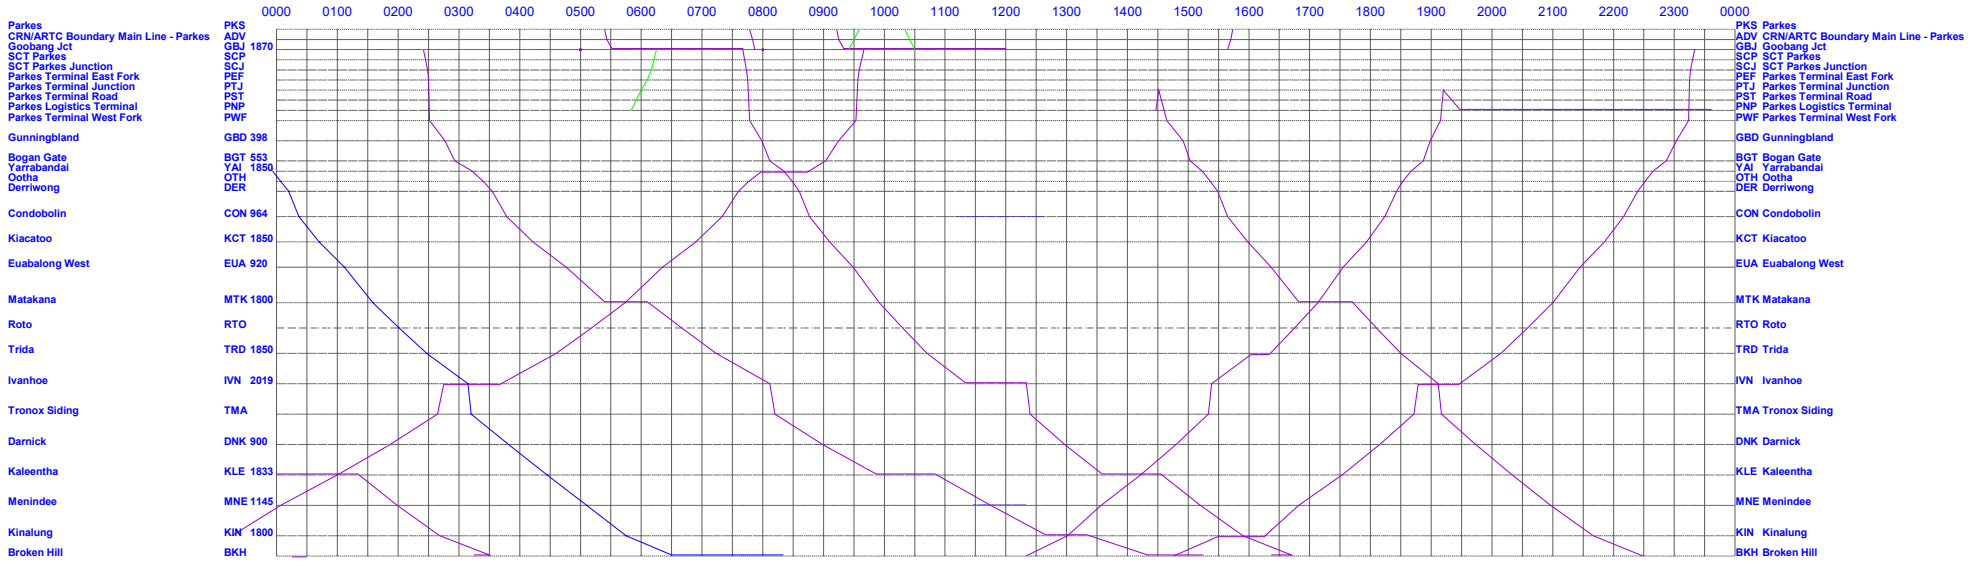

Parkes to Broken Hill

MTP Effective 21st April 2024

Monday

Parkes to Broken Hill

MTP Effective 21st April 2024

Saturday

Parkes to Broken Hill

MTP Effective 21st April 2024

Thursday

Parkes to Broken Hill

MTP Effective 21st April 2024

Tuesday

Parkes to Broken Hill

MTP Effective 21st April 2024

Wednesday