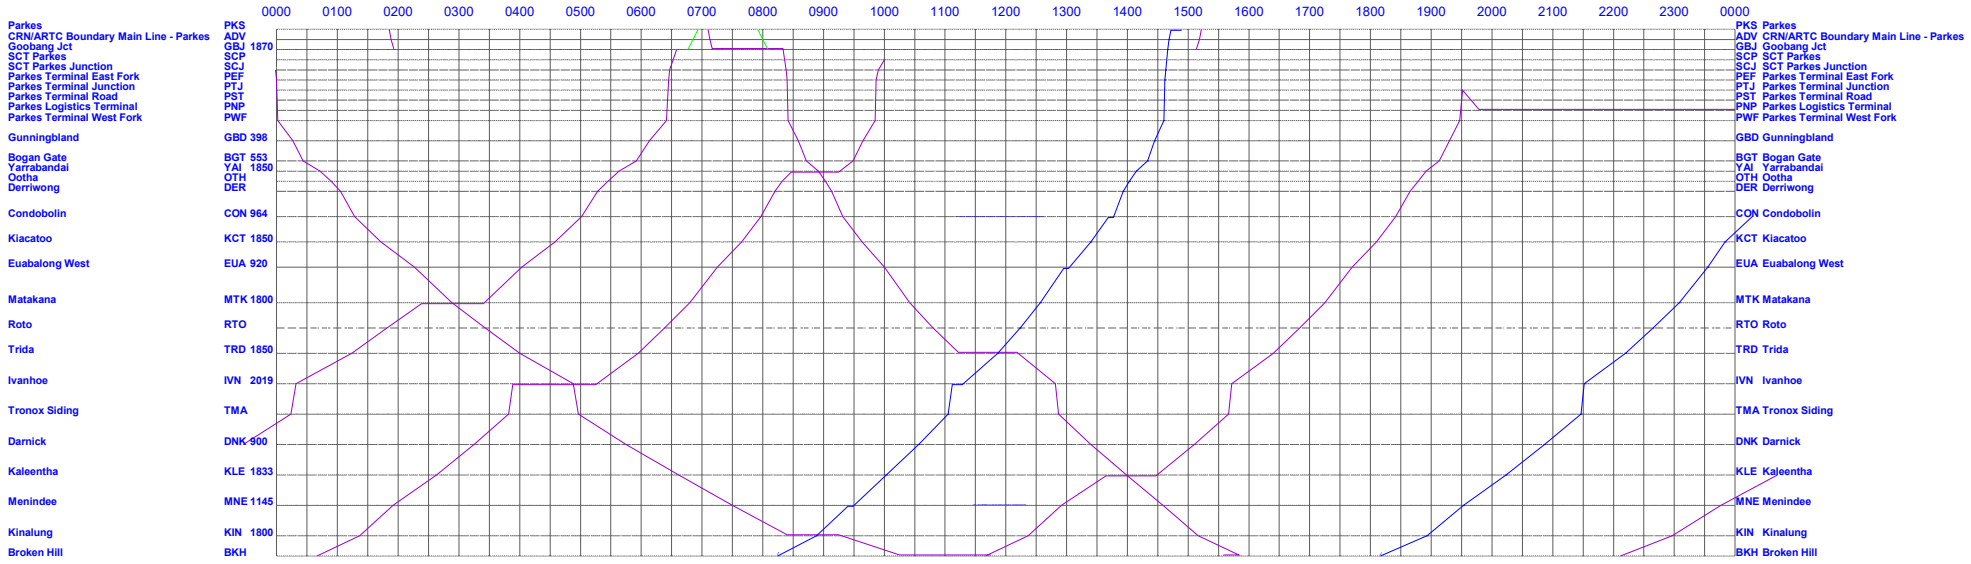

Parkes to Broken Hill

MTP Effective 21st April 2024

Monday

Parkes to Broken Hill

MTP Effective 21st April 2024

Saturday

Parkes to Broken Hill

MTP Effective 21st April 2024

Thursday

Parkes to Broken Hill

MTP Effective 21st April 2024

Tuesday

Parkes to Broken Hill

MTP Effective 21st April 2024

Wednesday