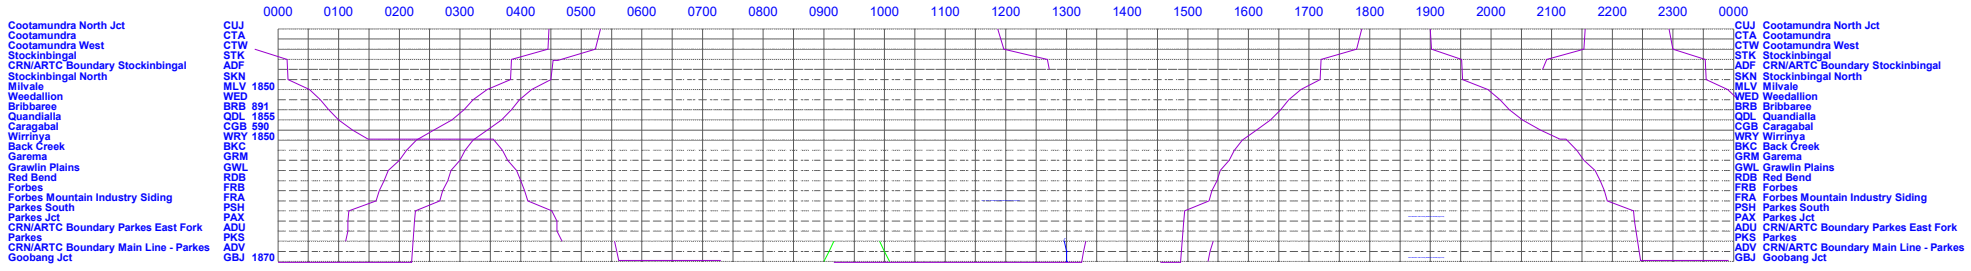

Parkes to Cootamundra

MTP Effective 21st April 2024

Monday

Parkes to Cootamundra

MTP Effective 21st April 2024

Tuesday

Cootamundra North Jct
 Cootamundra
 Cootamundra West
 Stockinbingal
 CRN/ARTC Boundary Stockinbingal
 Stockinbingal North
 Milvale
 Weedallion
 Bribbaree
 Quandialla
 Caragabal
 Wirriya
 Back Creek
 Garema
 Grawlin Plains
 Red Bend
 Forbes
 Forbes Mountain Industry Siding
 Parkes South
 Parkes Jct
 CRN/ARTC Boundary Parkes East Fork
 Parkes
 CRN/ARTC Boundary Main Line - Parkes
 Goobang Jct

Cootamundra North Jct
 Cootamundra
 Cootamundra West
 Stockinbingal
 CRN/ARTC Boundary Stockinbingal
 Stockinbingal North
 Milvale
 Weedallion
 Bribbaree
 Quandialla
 Caragabal
 Wirriya
 Back Creek
 Garema
 Grawlin Plains
 Red Bend
 Forbes
 Forbes Mountain Industry Siding
 Parkes South
 Parkes Jct
 CRN/ARTC Boundary Parkes East Fork
 Parkes
 CRN/ARTC Boundary Main Line - Parkes
 Goobang Jct

Parkes to Cootamundra

MTP Effective 21st April 2024

Wednesday

Parkes to Cootamundra

MTP Effective 21st April 2024

Thursday

Parkes to Cootamundra

MTP Effective 21st April 2024

Friday

Parkes to Cootamundra

MTP Effective 21st April 2024

Saturday

Cootamundra North Jct
 Cootamundra
 Cootamundra West
 Stockinbingal
 CRN/ARTC Boundary Stockinbingal
 Stockinbingal North
 Milvale
 Weedallion
 Bribbaree
 Quandialla
 Caragabal
 Wirriya
 Back Creek
 Garema
 Grawlin Plains
 Red Bend
 Forbes
 Forbes Mountain Industry Siding
 Parkes South
 Parkes Jct
 CRN/ARTC Boundary Parkes East Fork
 Parkes
 CRN/ARTC Boundary Main Line - Parkes
 Goobang Jct