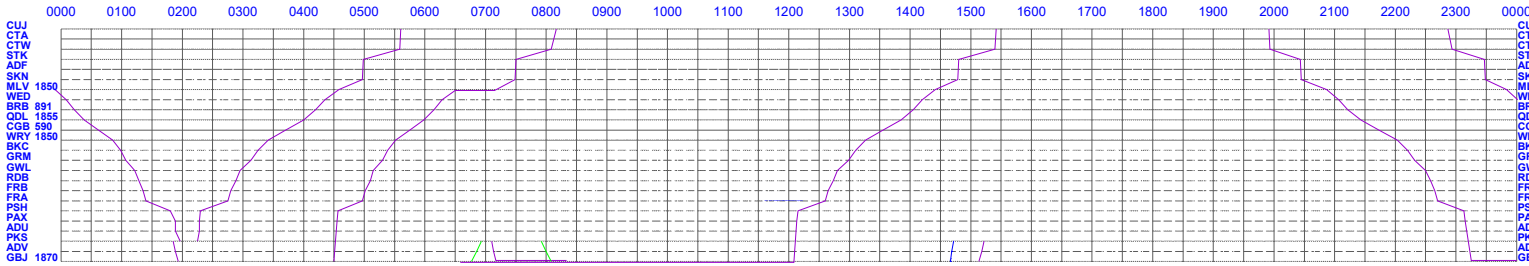

Parkes to Cootamundra

MTP Effective 21st April 2024

Monday

Parkes to Cootamundra

MTP Effective 21st April 2024

Tuesday

Cootamundra North Jct
 Cootamundra
 Cootamundra West
 Stockinbingal
 CRN/ARTC Boundary Stockinbingal
 Stockinbingal North
 Milvale
 Weedallion
 Bribbaree
 Quandialla
 Caragabal
 Wirriya
 Back Creek
 Garema
 Grawlin Plains
 Red Bend
 Forbes
 Forbes Mountain Industry Siding
 Parkes South
 Parkes Jct
 CRN/ARTC Boundary Parkes East Fork
 Parkes
 CRN/ARTC Boundary Main Line - Parkes
 Goobang Jct

Cootamundra North Jct
 Cootamundra
 Cootamundra West
 Stockinbingal
 CRN/ARTC Boundary Stockinbingal
 Stockinbingal North
 Milvale
 Weedallion
 Bribbaree
 Quandialla
 Caragabal
 Wirriya
 Back Creek
 Garema
 Grawlin Plains
 Red Bend
 Forbes
 Forbes Mountain Industry Siding
 Parkes South
 Parkes Jct
 CRN/ARTC Boundary Parkes East Fork
 Parkes
 CRN/ARTC Boundary Main Line - Parkes
 Goobang Jct