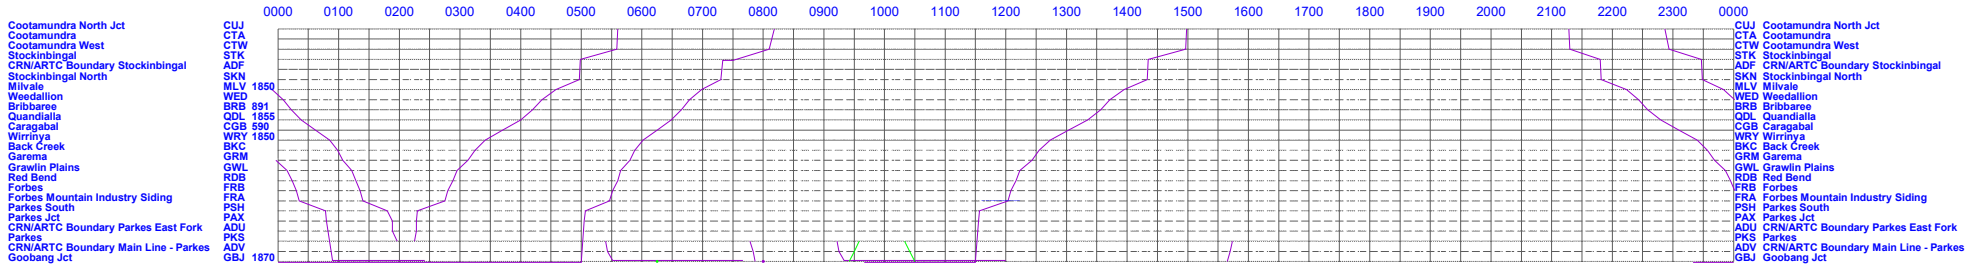

Cootamundra North Jct
 Cootamundra
 Cootamundra West
 Stockinbingal
 CRN/ARTC Boundary Stockinbingal
 Stockinbingal North
 Milvale
 Weedallion
 Bribbaree
 Quandialla
 Caragabal
 Wirriya
 Back Creek
 Garema
 Grawlin Plains
 Red Bend
 Forbes
 Forbes Mountain Industry Siding
 Parkes South
 Parkes Jct
 CRN/ARTC Boundary Parkes East Fork
 Parkes
 CRN/ARTC Boundary Main Line - Parkes
 Goobang Jct

Parkes to Cootamundra

MTP Effective 21st April 2024

Wednesday

Parkes to Cootamundra

MTP Effective 21st April 2024

Thursday

Parkes to Cootamundra

MTP Effective 21st April 2024

Friday

Parkes to Cootamundra

MTP Effective 21st April 2024

Saturday

Cootamundra North Jct
 Cootamundra
 Cootamundra West
 Stockinbingal
 CRN/ARTC Boundary Stockinbingal
 Stockinbingal North
 Milvale
 Weedallion
 Bribbaree
 Quandialla
 Caragabal
 Wirriya
 Back Creek
 Garema
 Grawlin Plains
 Red Bend
 Forbes
 Forbes Mountain Industry Siding
 Parkes South
 Parkes Jct
 CRN/ARTC Boundary Parkes East Fork
 Parkes
 CRN/ARTC Boundary Main Line - Parkes
 Goobang Jct