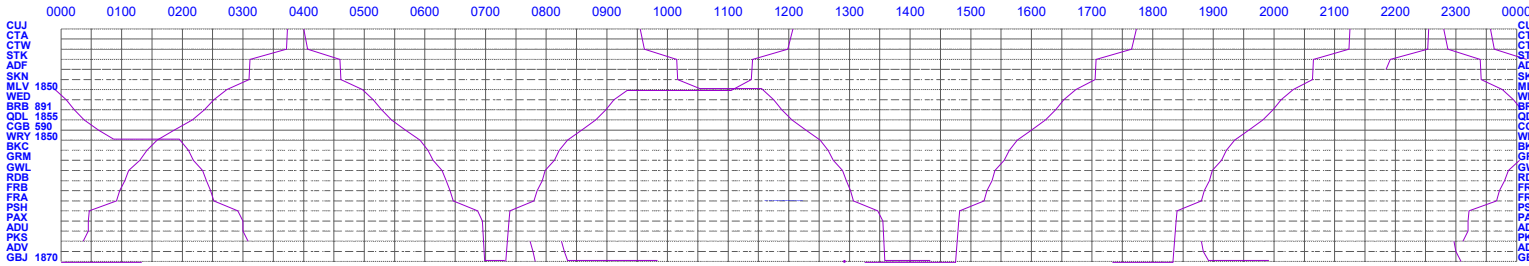

Friday

Parkes to Cootamundra

MTP Effective 21st April 2024

Saturday

Cootamundra North Jct
 Cootamundra
 Cootamundra West
 Stockinbingal
 CRN/ARTC Boundary Stockinbingal
 Stockinbingal North
 Milvale
 Weedallion
 Bribbaree
 Quandialla
 Caragabal
 Wirriya
 Back Creek
 Garema
 Grawlin Plains
 Red Bend
 Forbes
 Forbes Mountain Industry Siding
 Parkes South
 Parkes Jct
 CRN/ARTC Boundary Parkes East Fork
 Parkes
 CRN/ARTC Boundary Main Line - Parkes
 Goobang Jct

Cootamundra North Jct
 Cootamundra
 Cootamundra West
 Stockinbingal
 CRN/ARTC Boundary Stockinbingal
 Stockinbingal North
 Milvale
 Weedallion
 Bribbaree
 Quandialla
 Caragabal
 Wirriya
 Back Creek
 Garema
 Grawlin Plains
 Red Bend
 Forbes
 Forbes Mountain Industry Siding
 Parkes South
 Parkes Jct
 CRN/ARTC Boundary Parkes East Fork
 Parkes
 CRN/ARTC Boundary Main Line - Parkes
 Goobang Jct