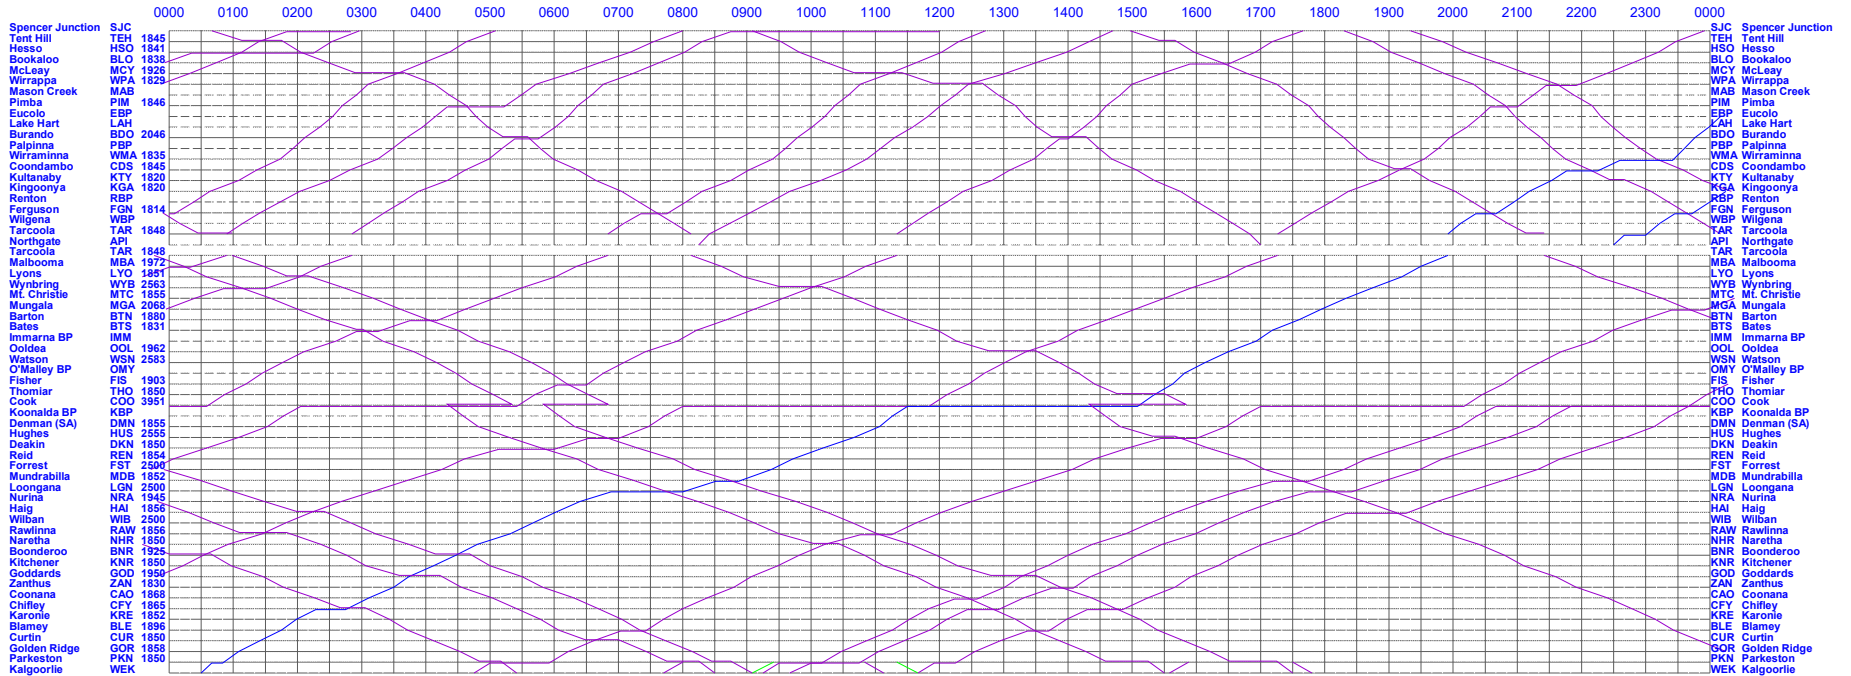

Spencer Junction to Kalgoorlie

MTP Effective 21st April 2024

Monday

Spencer Junction to Kalgoorlie

MTP Effective 21st April 2024

Tuesday

Spencer Junction to Kalgoorlie

MTP Effective 21st April 2024

Wednesday

Spencer Junction to Kalgoorlie

MTP Effective 21st April 2024

Thursday

Spencer Junction to Kalgoorlie

MTP Effective 21st April 2024

Friday

Spencer Junction to Kalgoorlie

MTP Effective 21st April 2024

Saturday

Spencer Junction to Kalgoorlie

MTP Effective 21st April 2024

Sunday