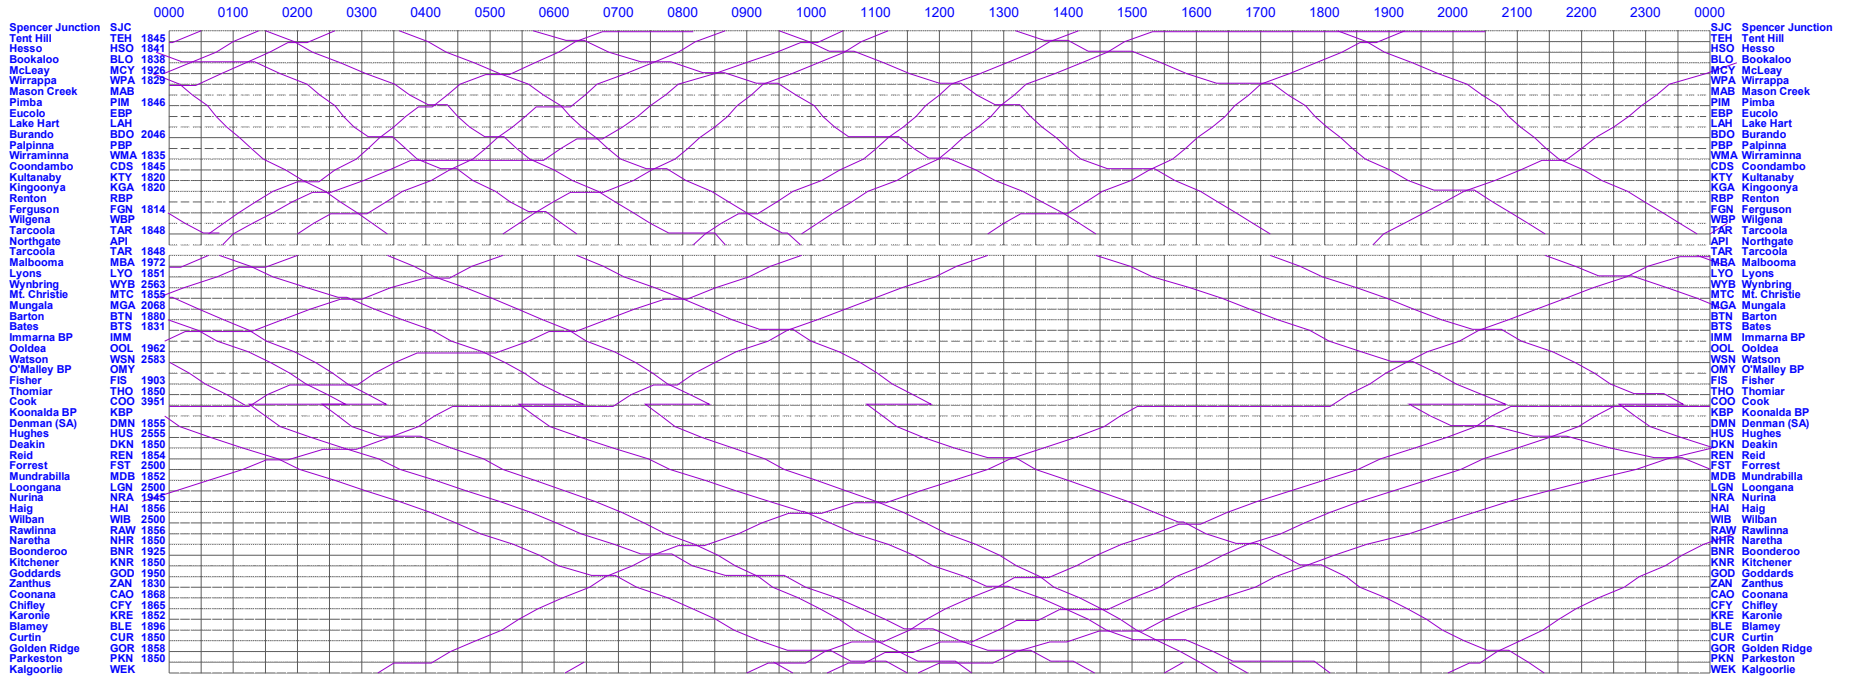

Spencer Junction to Kalgoorlie

MTP Effective 21st April 2024

Monday

Spencer Junction to Kalgoorlie

MTP Effective 21st April 2024

Tuesday

Spencer Junction to Kalgoorlie

MTP Effective 21st April 2024

Wednesday

Spencer Junction to Kalgoorlie

MTP Effective 21st April 2024

Thursday

Spencer Junction to Kalgoorlie

MTP Effective 21st April 2024

Friday

Spencer Junction to Kalgoorlie

MTP Effective 21st April 2024

Saturday

Spencer Junction to Kalgoorlie

MTP Effective 21st April 2024

Sunday