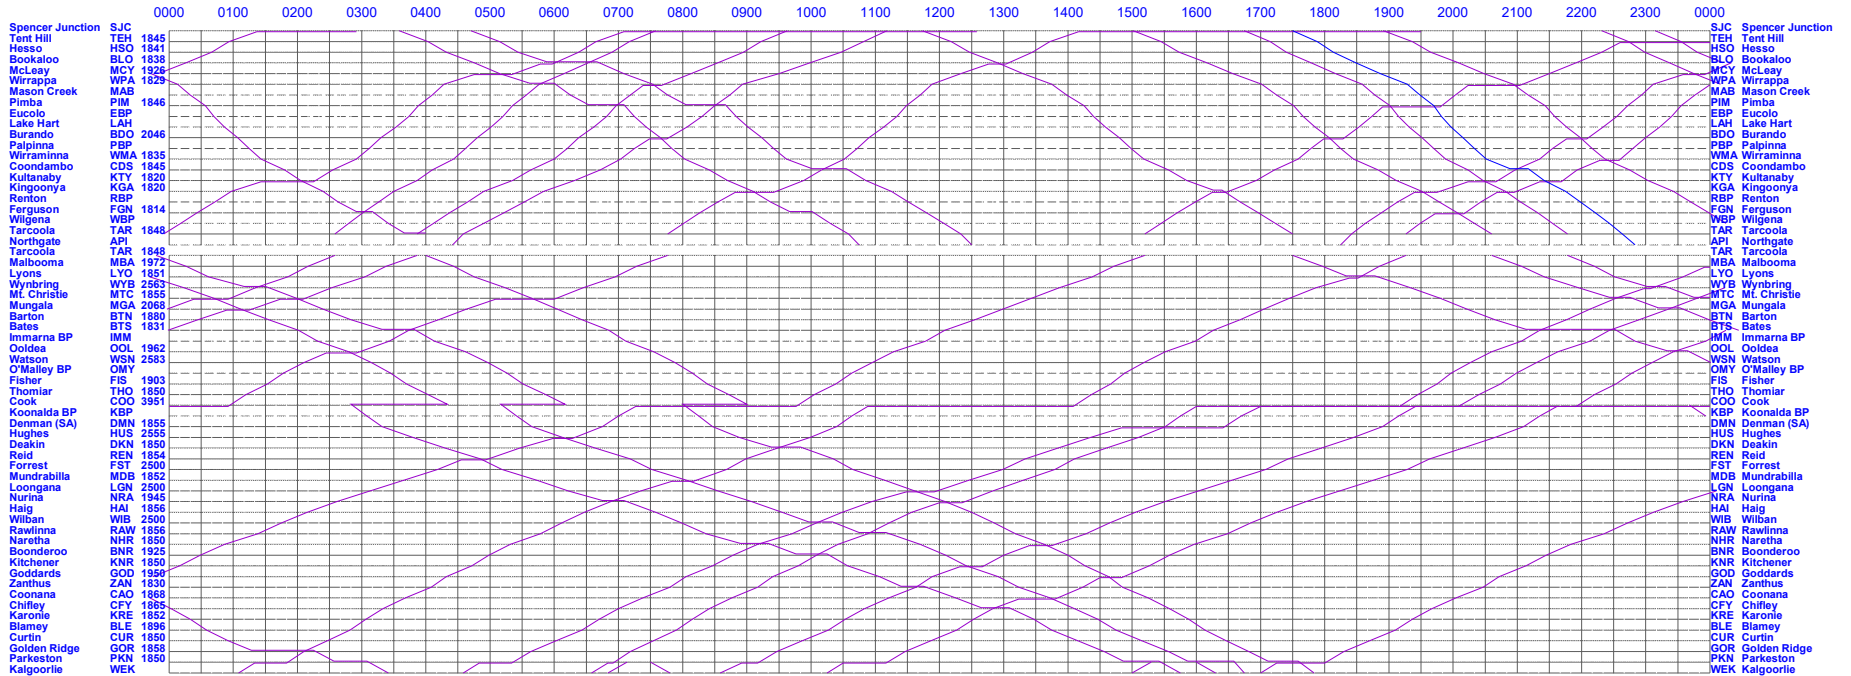

Spencer Junction to Kalgoorlie

MTP Effective 21st April 2024

Monday

Spencer Junction to Kalgoorlie

MTP Effective 21st April 2024

Tuesday

Spencer Junction to Kalgoorlie

MTP Effective 21st April 2024

Wednesday

Spencer Junction to Kalgoorlie

MTP Effective 21st April 2024

Thursday

Spencer Junction to Kalgoorlie

MTP Effective 21st April 2024

Friday

Spencer Junction to Kalgoorlie

MTP Effective 21st April 2024

Saturday

Spencer Junction to Kalgoorlie

MTP Effective 21st April 2024

Sunday