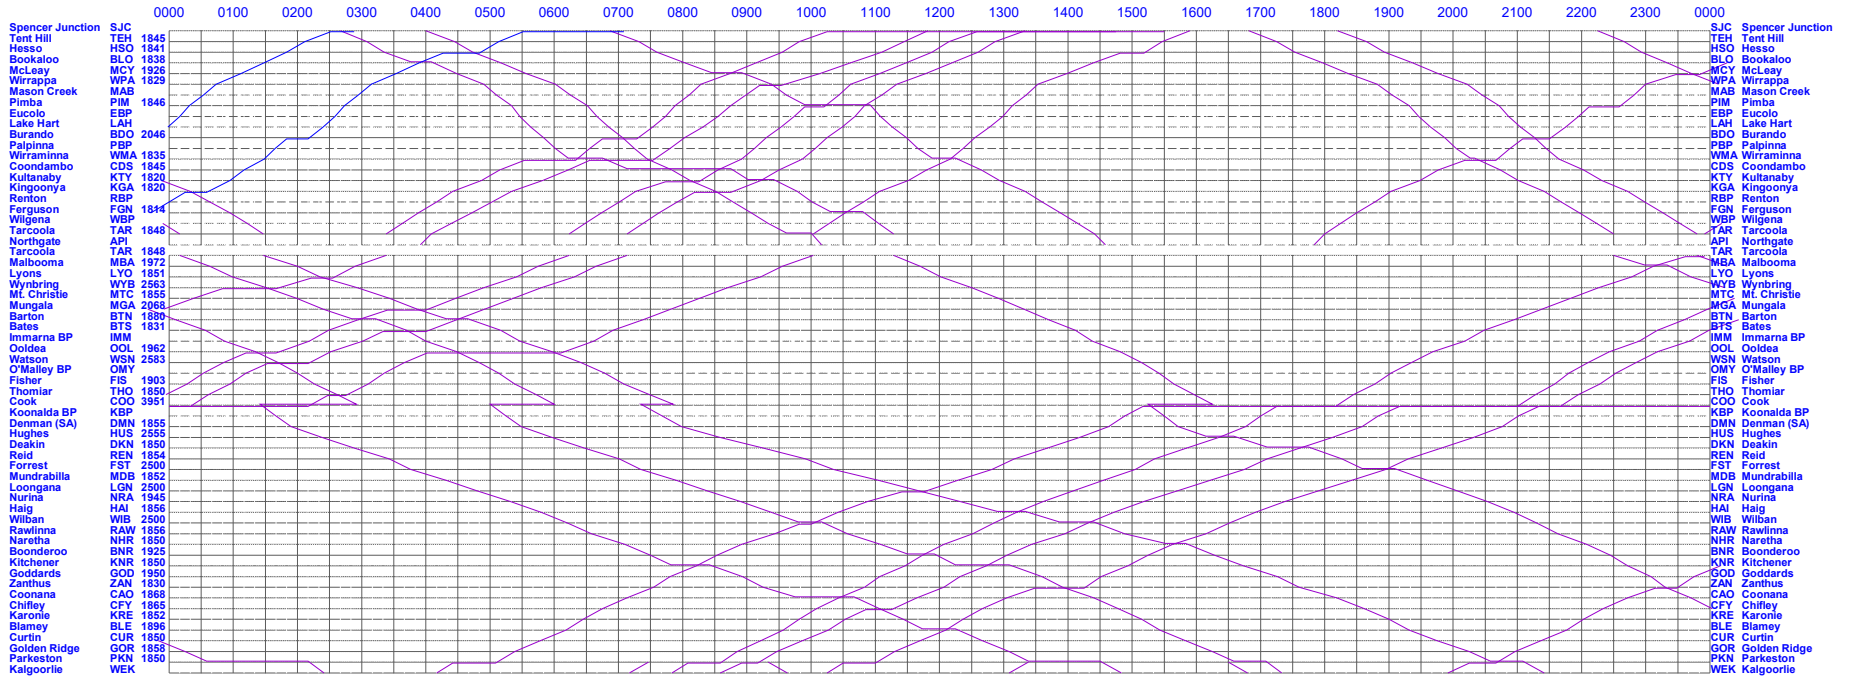

Spencer Junction to Kalgoorlie

MTP Effective 21st April 2024

Monday

Spencer Junction to Kalgoorlie

MTP Effective 21st April 2024

Tuesday

Spencer Junction to Kalgoorlie

MTP Effective 21st April 2024

Wednesday

Spencer Junction to Kalgoorlie

MTP Effective 21st April 2024

Thursday

Spencer Junction to Kalgoorlie

MTP Effective 21st April 2024

Friday

Spencer Junction to Kalgoorlie

MTP Effective 21st April 2024

Saturday

Spencer Junction to Kalgoorlie

MTP Effective 21st April 2024

Sunday