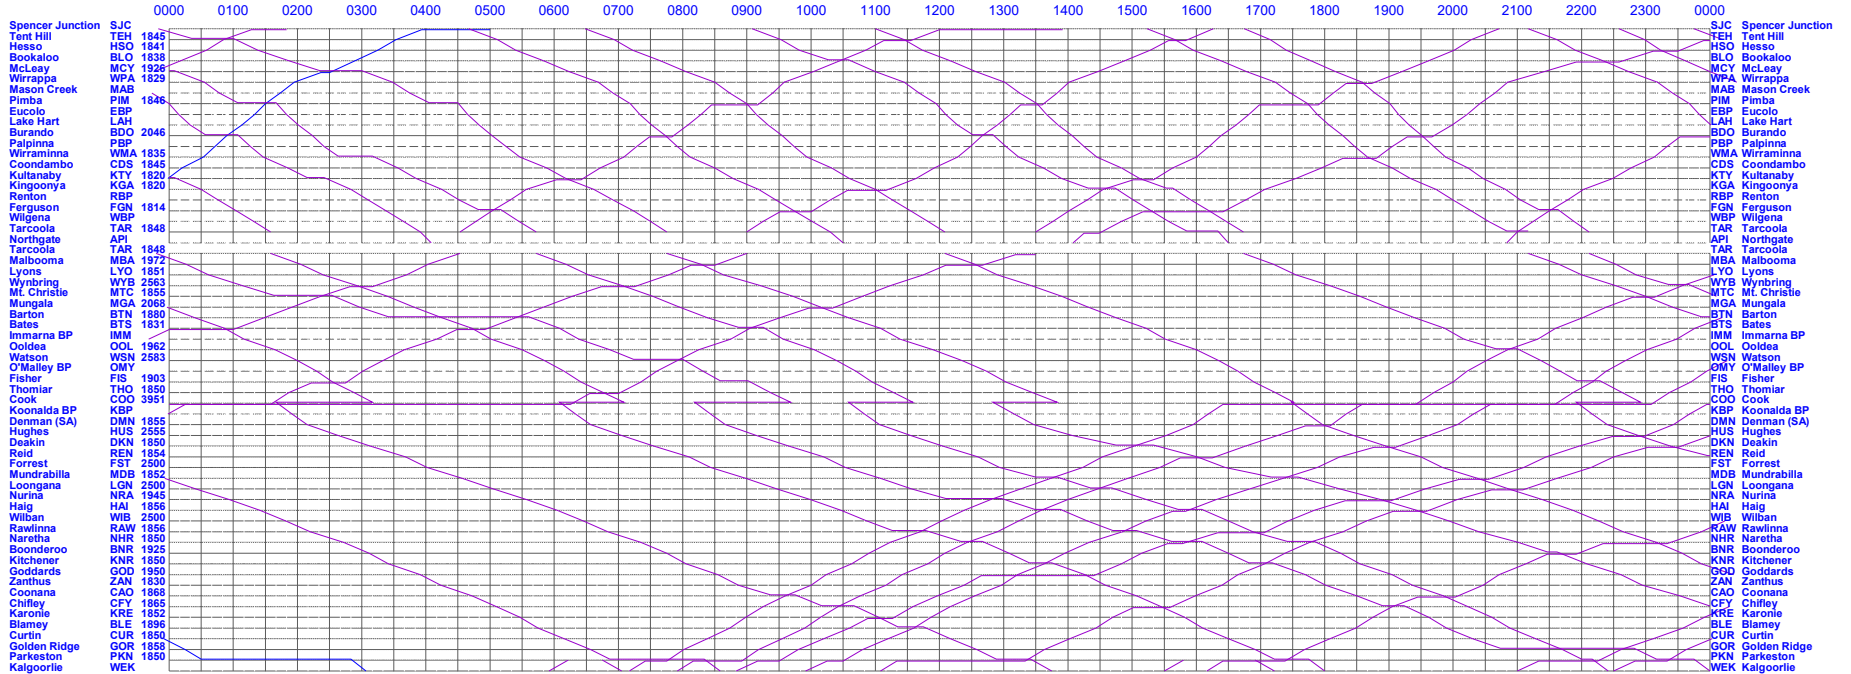

Spencer Junction to Kalgoorlie

MTP Effective 21st April 2024

Monday

Spencer Junction to Kalgoorlie

MTP Effective 21st April 2024

Tuesday

Spencer Junction to Kalgoorlie

MTP Effective 21st April 2024

Wednesday

Spencer Junction to Kalgoorlie

MTP Effective 21st April 2024

Thursday

Spencer Junction to Kalgoorlie

MTP Effective 21st April 2024

Friday

Spencer Junction to Kalgoorlie

MTP Effective 21st April 2024

Saturday

Spencer Junction to Kalgoorlie

MTP Effective 21st April 2024

Sunday