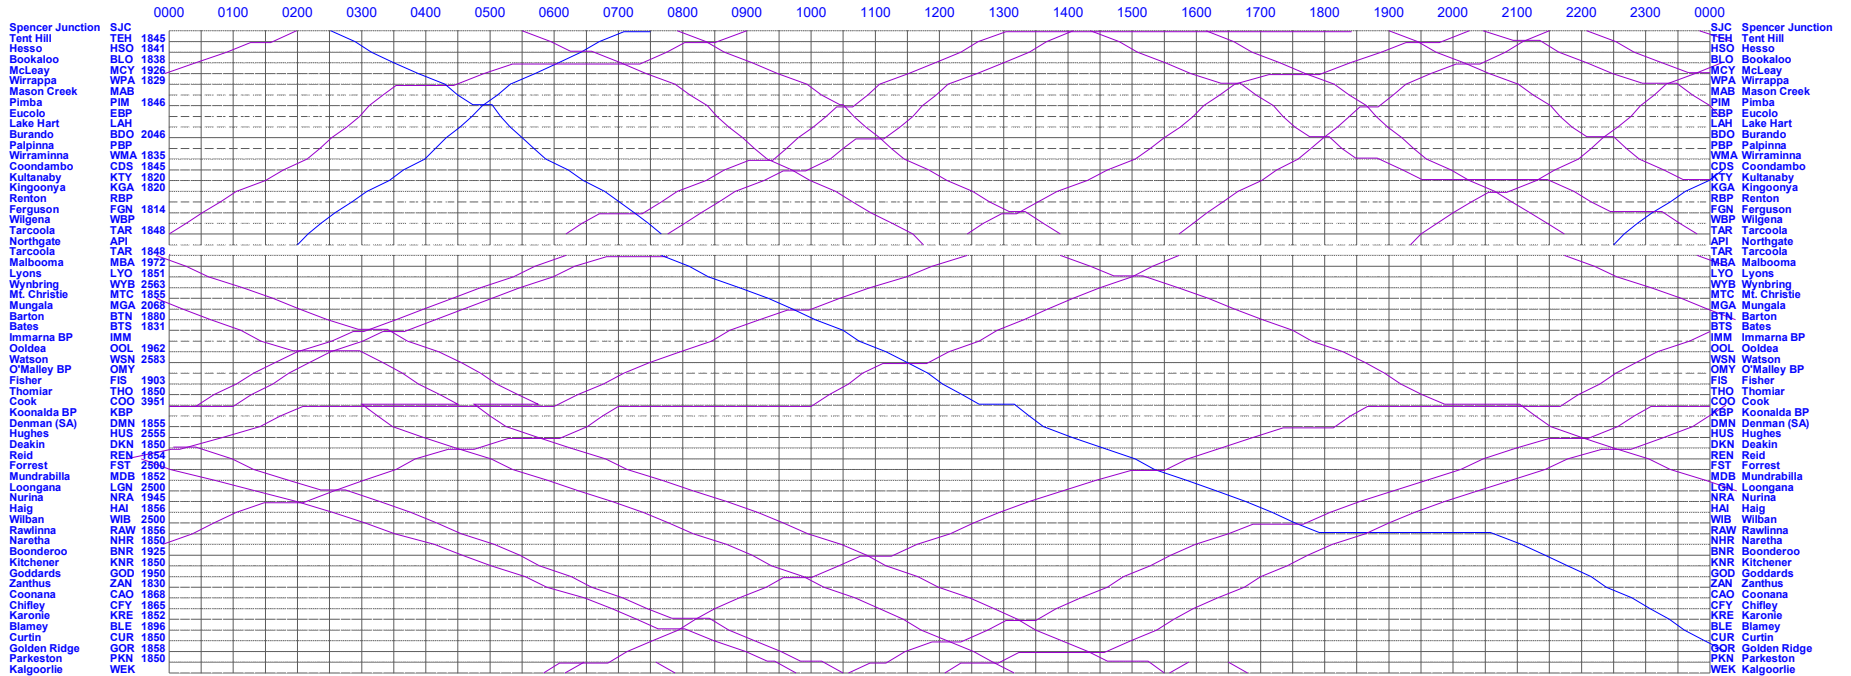

Spencer Junction to Kalgoorlie

MTP Effective 21st April 2024

Monday

Spencer Junction to Kalgoorlie

MTP Effective 21st April 2024

Tuesday

Spencer Junction to Kalgoorlie

MTP Effective 21st April 2024

Wednesday

Spencer Junction to Kalgoorlie

MTP Effective 21st April 2024

Thursday

Spencer Junction to Kalgoorlie

MTP Effective 21st April 2024

Friday

Spencer Junction to Kalgoorlie

MTP Effective 21st April 2024

Saturday

Spencer Junction to Kalgoorlie

MTP Effective 21st April 2024

Sunday