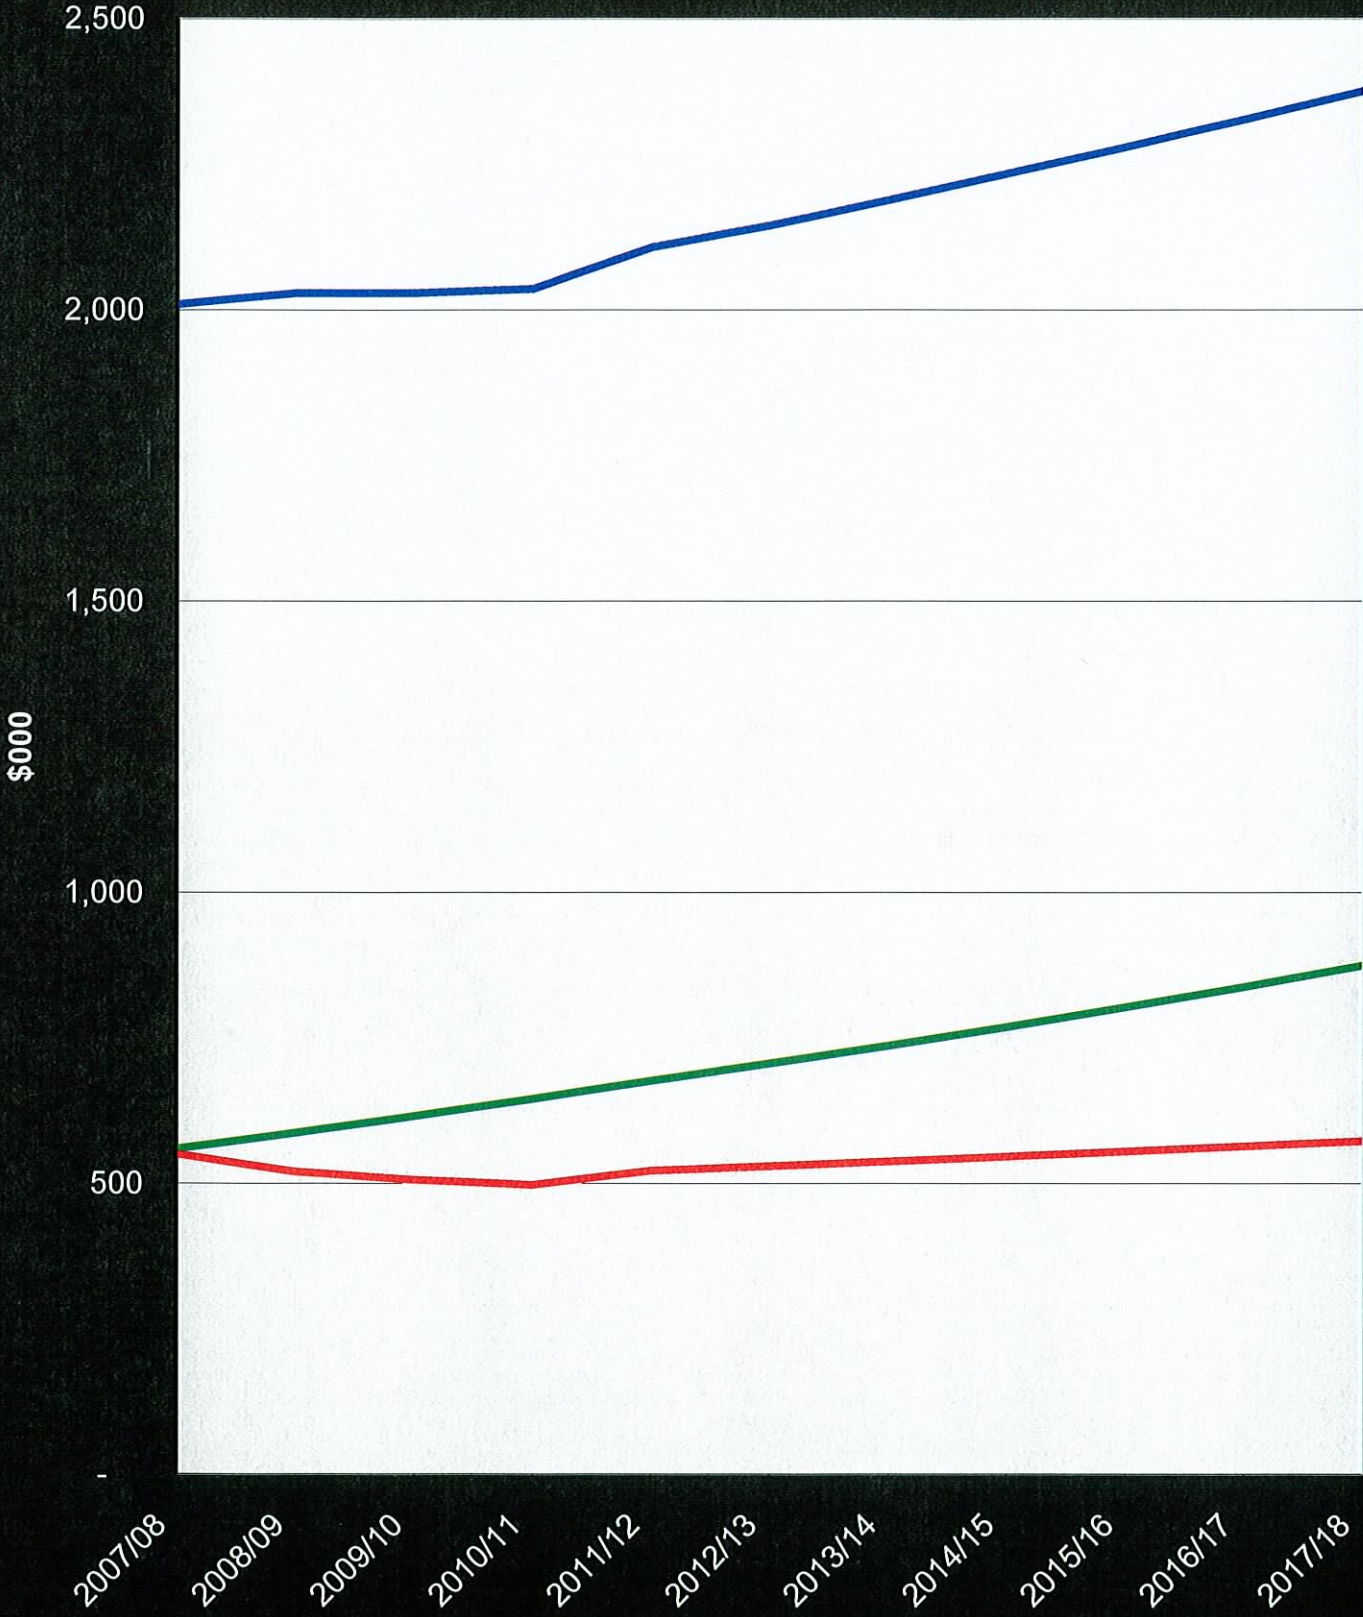

Revenue Limits - Dry Creek to Outer Harbour

— Segment Revenue Ceiling Limit (full economic cost)
— Revenue
— Segment Revenue Floor Limit