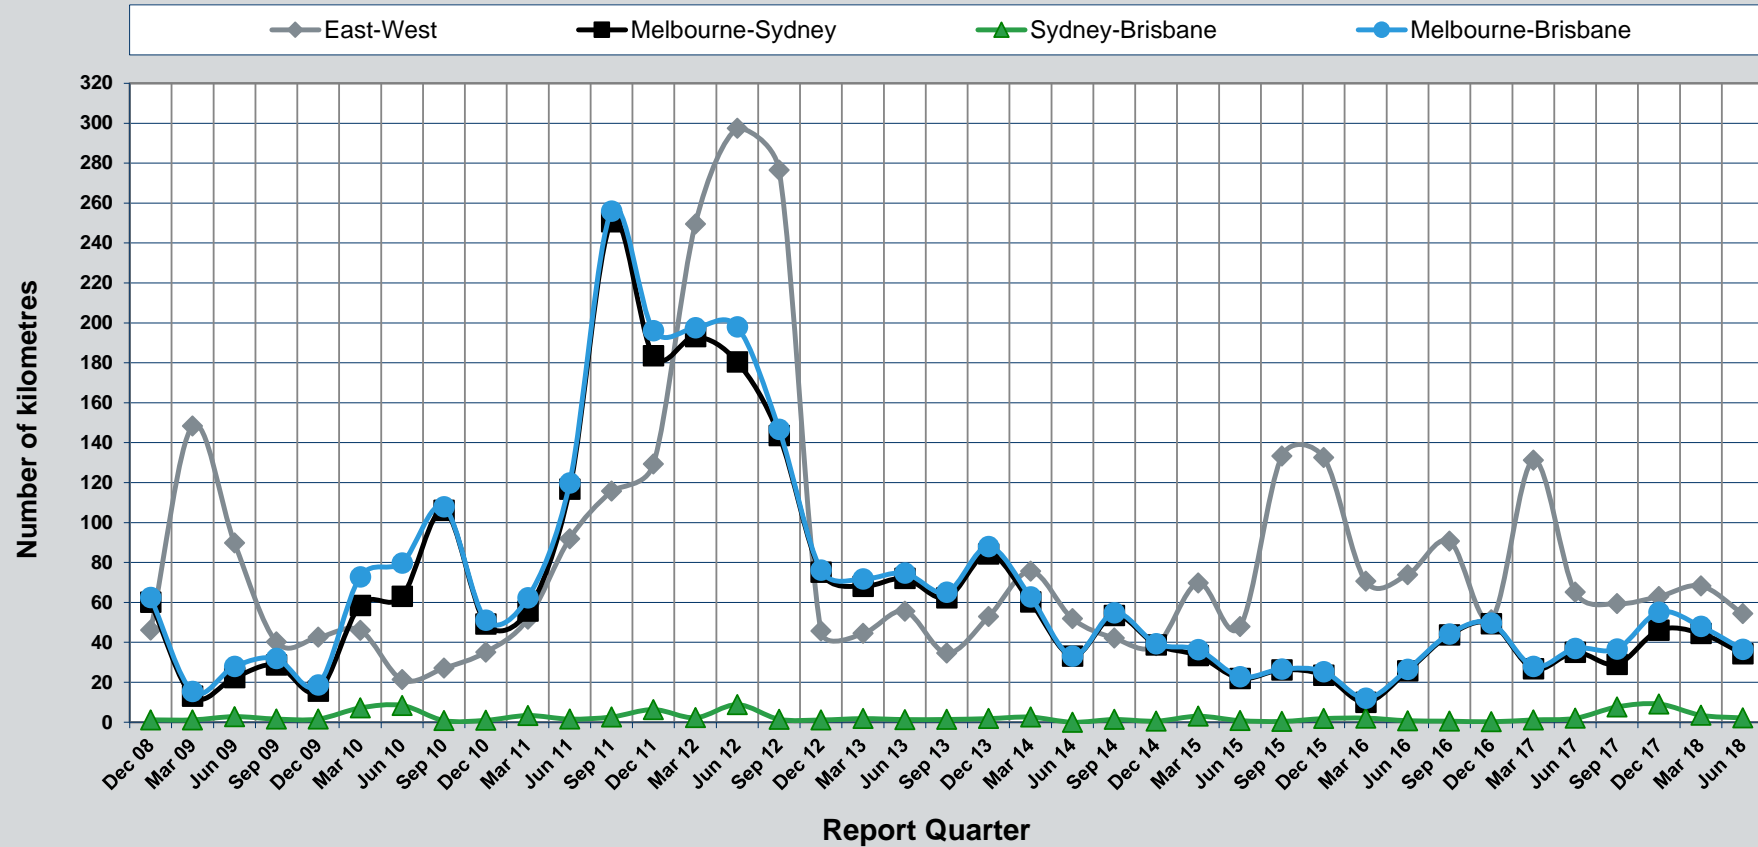

PERFORMANCE INDICATORS 'TEMPORARY SPEED RESTRICTIONS'

In accordance with ARTC's 2007 Interstate Access Undertaking, the following Temporary Speed Restrictions Performance Indicators are published:

- Number of kilometres and percentage of track under temporary speed restriction at the beginning of a reporting period.

Temporary Speed Restrictions

Number of kilometres under temporary speed restriction on the Network at the end of a reporting period

Percentage of track under temporary speed restriction on the Network at the end of a reporting period