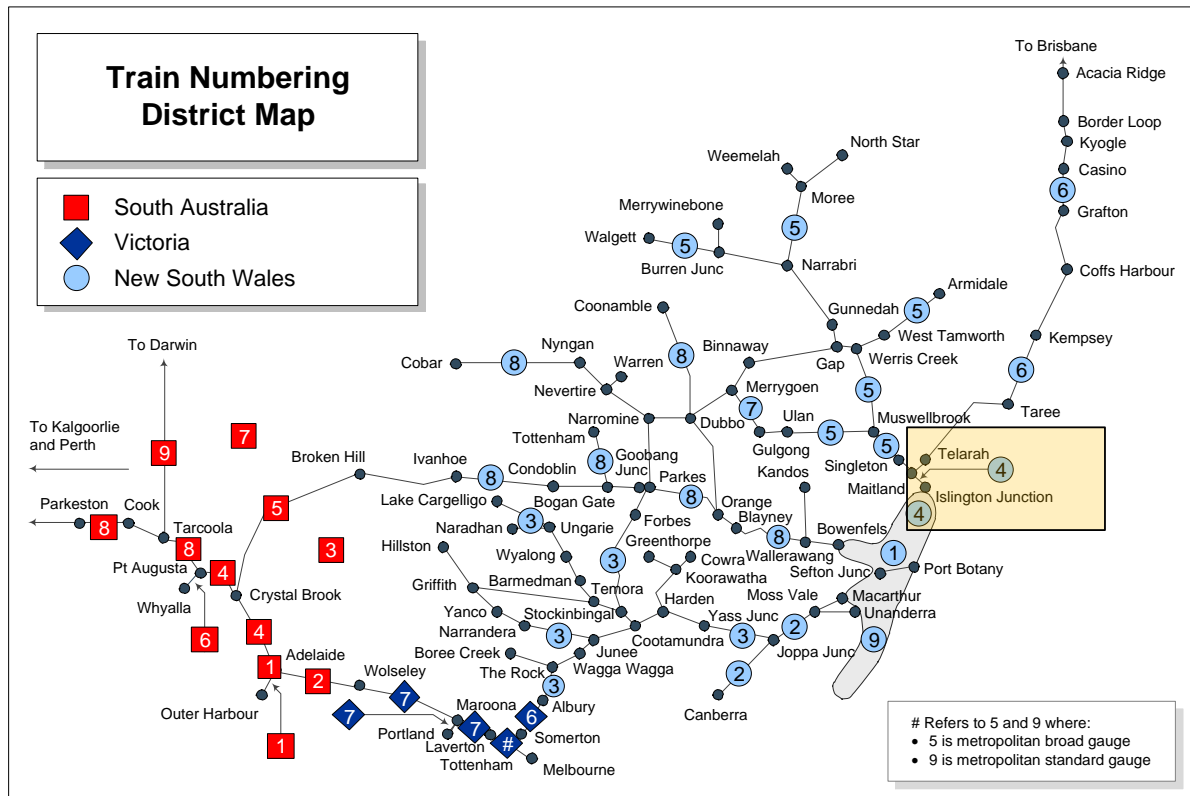

Revised Information highlighted in yellow:

2 Train Numbering District Map

Figure Error! No text of specified style in document..1 – ARTC Train Numbering District Map

Revised link highlighted:

2.1 Train Numbering

Train Numbering is updated and maintained on the ARTC website covering the whole network.
http://www.artc.com.au/library/Train_Numbering.pdf

Issued By: Richard Potts
Australian Rail Track Corporation

Approved By: John Furness - Manager Standards (Minor)