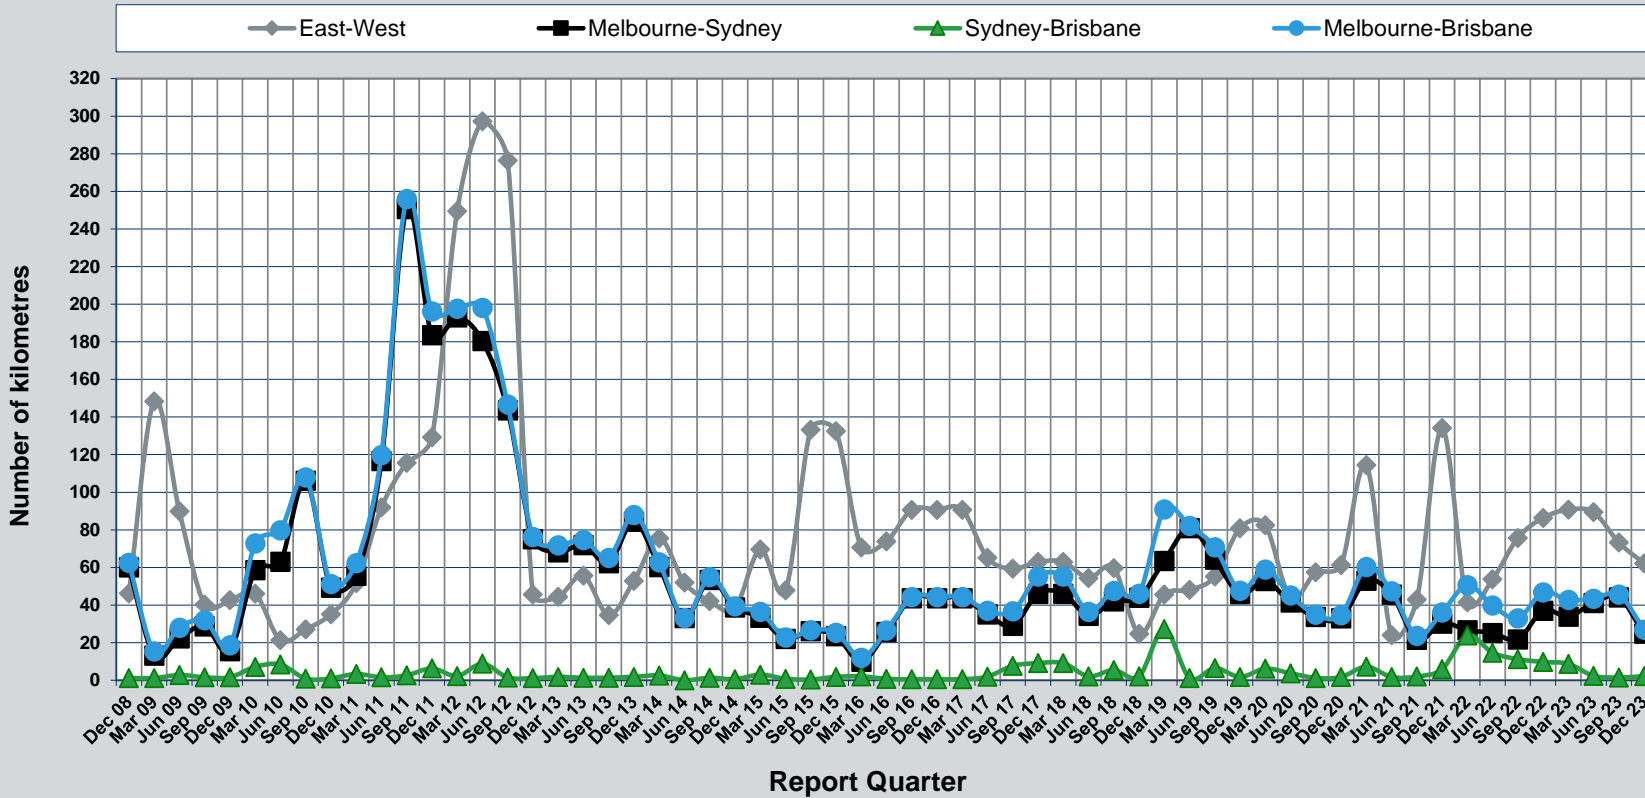

PERFORMANCE INDICATORS 'TEMPORARY SPEED RESTRICTIONS'

In accordance with ARTC's 2007 Interstate Access Undertaking, the following Temporary Speed Restrictions Performance Indicators are published:

- Number of kilometres and percentage of track under temporary speed restriction at the beginning of a reporting period.

Temporary Speed Restrictions

Number of kilometres under temporary speed restriction on the Network at the end of a reporting period

Temporary Speed Restrictions

Percentage of track under temporary speed restriction on the Network at the end of a reporting period